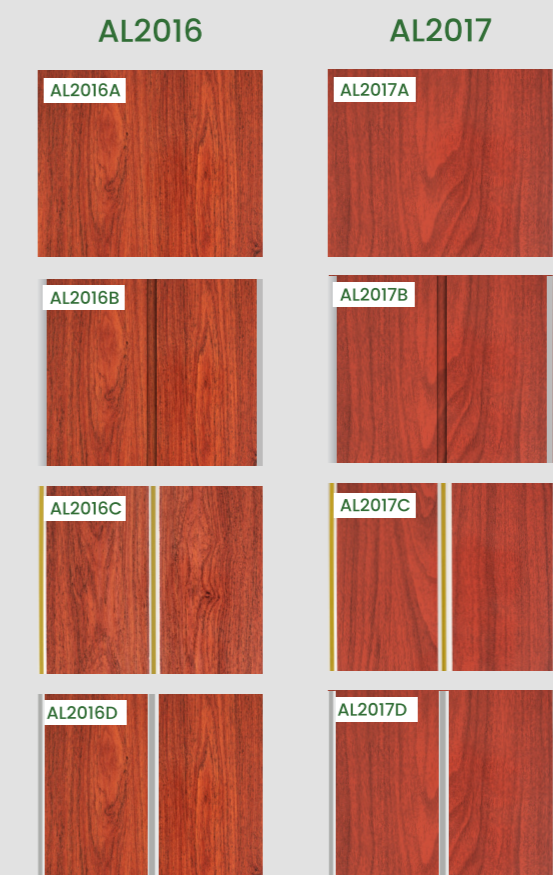

Aksesoris

Note : Available in Brown