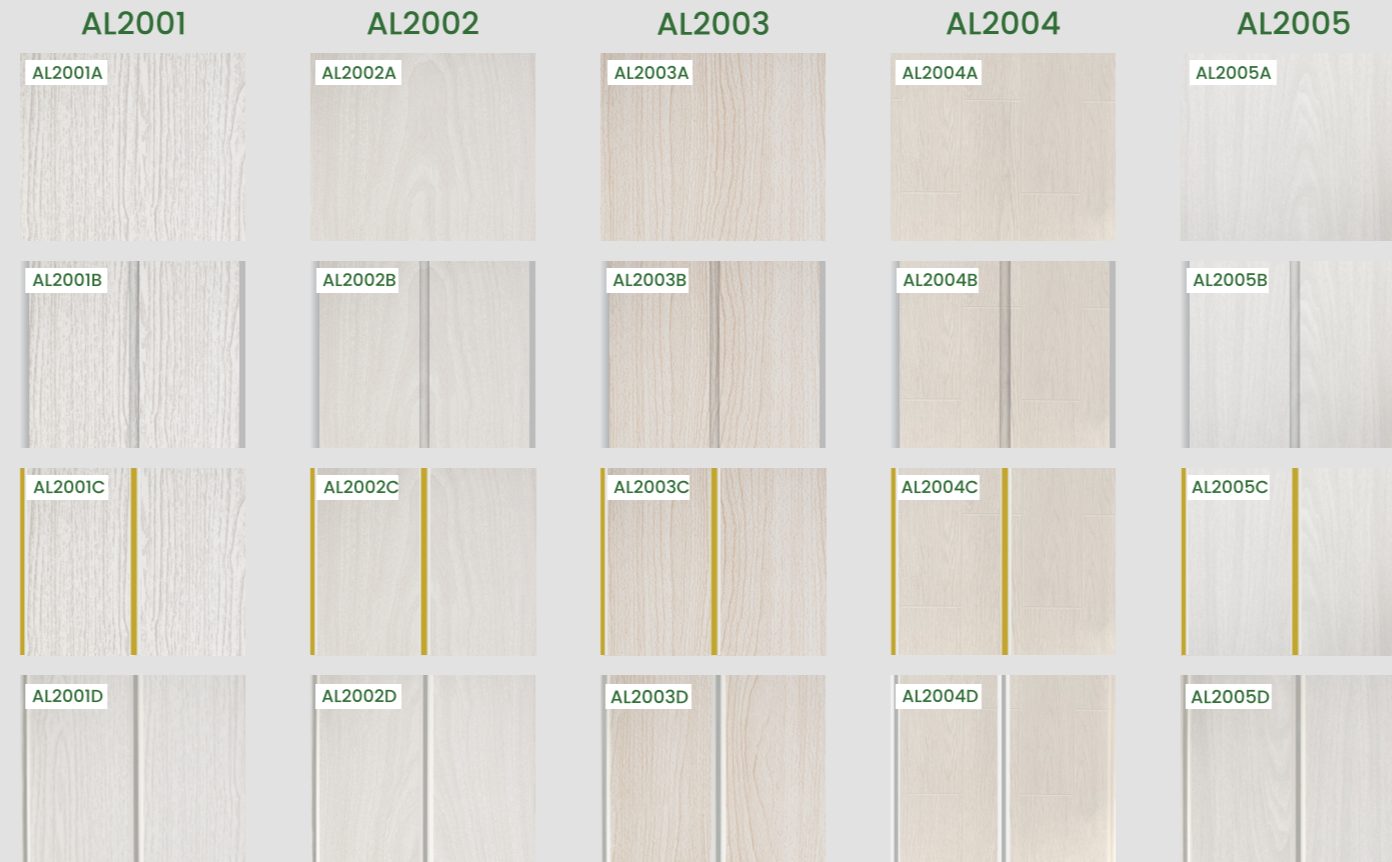

Aksesoris

Note : Available in Brown