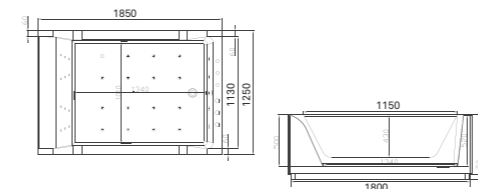

Minimalism

RIVER

RIVER

Size : 1850x1250x650 mm

With water sensor, ozone disinfection, FM radio and loudspeaker

ACRILIC MATERIAL
Stain resistant technology

* Note : Product Imported, please ask for product stock availability

CASCADE

“ A fascinating universe of infinite beauty, only partially explained by science and comprising life forms.

CASCADE

Size : 1500x1500x630 mm

ACRYLIC MATERIAL
Stain resistant technology

800mm decoration waterfall, waterfall & water massage shift switch

SIENA

Size :
A. 1700x800x660 mm
B. 1500x800x660 mm

• With drainer&overflow

* Note : Product Imported, please ask for product stock availability

Standing bathtub

Standing bathtub

FLOW

Size :
A. 1700x800x800 mm

• With drainer&overflow

* Note : Product Imported, please ask for product stock availability

EVENTO

Size :
A. 1700x800x750 mm

• With drainer&overflow

* Note : Product Imported, please ask for product stock availability