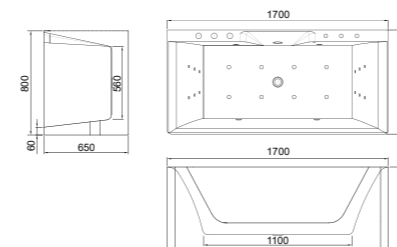

Size : 1750x850x650 mm
ADD : bubble bath (300W bubble pump, 8pcs LED bubble jet)

Details.

- ① ON/OFF air switch control way (ultra thin design)
- ② Water whirlpool massage (1HP water pump, 2pcs big+8pcs small water jet-ultra thin design)
- ③ Running without water protection for water pump
- ④ Air whirlpool adjusting switch (ultra thin design)
- ⑤ Underwater colorful LED light, 2pcs pillow (dark grey color)
- ⑥ Hot & cold water mixer & diverter mixer & hand shower with brass material
- ⑦ Backwater drainer with overflow & water intake
- ⑧ 3 side seamless finished apron
- ⑨ 8mm decoration tempered safety glass with #304 stainless steel armrest

* Note : Product Imported, please ask for product stock availability

HENZEL

Size :
A. 1700x800x650 mm

Details.

- ① ON/OFF air switch control way
- ② Water whirlpool massage
- ③ 1pc 1.5HP water pump, 2pcs big+8pcs small water massage jet & 8pcs water bubble/champagne-like jet
- ④ Running without water protection for water pump
- ⑤ Air whirlpool adjusting switch
- ⑥ 6pcs water surface colorful LED mini light
- ⑦ 2pcs headrest (dark grey color)
- ⑧ Hot & Cold water mixer & diverter mixer & hand shower
- ⑨ Backwater drainer with overflow & water intake
- ⑩ 3 Side integrated apron
- ⑪ 8mm blue decoration tempered safety glass with #304 S.Srim
- ⑫ 1pcs #301 S.S handrest

* Note : Product Imported, please ask for product stock availability

Standing bathtub

Standing bathtub

ZENDO

Size :
A. 1700x845x580 mm
B. 1500x800x580 mm

• With drainer&overflow

* Note : Product Imported, please ask for product stock availability

SIENA

Size :
A. 1700x800x660 mm
B. 1500x800x660 mm

• With drainer&overflow

* Note : Product Imported, please ask for product stock availability

Standing bathtub

Standing bathtub

FLOW

Size :
A. 1700x800x800 mm