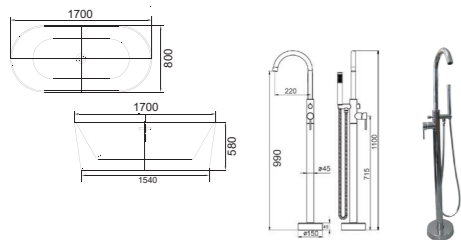

SIENA

Size :
A. 1700x800x660 mm
B. 1500x800x660 mm

• With drainer&overflow

* Note : Product Imported, please ask for product stock availability

Standing bathtub

Standing bathtub

FLOW

Size :
A. 1700x800x800 mm

* Note : Product Imported, please ask for product stock availability

MILOU

Size :
A. 1700x850x600 mm

ACRILIC MATERIAL
Stain resistant technology

• With drainer&overflow

* Note : Product Imported, please ask for product stock availability

RADIUS

Size A : 1700x800x580 mm
Size B : 1500x750x580 mm

ACRILIC MATERIAL
Stain resistant technology

• With drainer&overflow

Slim rim design

* Note : Product Imported, please ask for product stock availability

SOLIDUS

Size :
A. 1845x880x555 mm

ACRILIC MATERIAL
Stain resistant technology

* Note : Product Imported, please ask for product stock availability