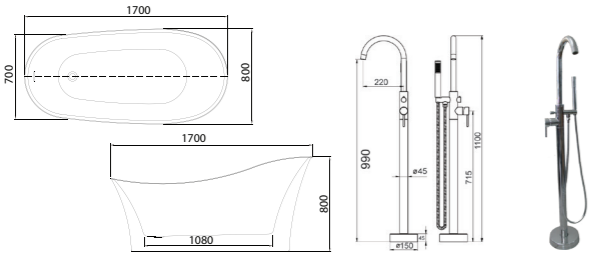

* Note : Product Imported, please ask for product stock availability

Standing bathtub

Standing bathtub

ZENDO

Size :
A. 1700x845x580 mm
B. 1500x800x580 mm

• With drainer&overflow

* Note : Product Imported, please ask for product stock availability

SIENA

Size :
A. 1700x800x660 mm
B. 1500x800x660 mm

• With drainer&overflow

* Note : Product Imported, please ask for product stock availability

Standing bathtub

Standing bathtub

FLOW

Size :
A. 1700x800x800 mm

• With drainer&overflow

* Note : Product Imported, please ask for product stock availability

EVENTO

Size :
A. 1700x800x750 mm

• With drainer&overflow

* Note : Product Imported, please ask for product stock availability

* Note : Product Imported, please ask for product stock availability

MILOU

Size :
A. 1700x850x600 mm

ACRILIC MATERIAL
Stain resistant technology

• With drainer&overflow

* Note : Product Imported, please ask for product stock availability