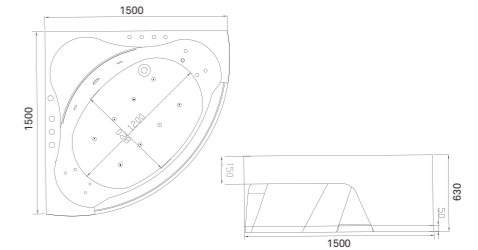

CASCADE

“ A fascinating universe of infinite beauty, only partially explained by science and comprising life forms.

CASCADE

Size : 1500x1500x630 mm

ACRYLIC MATERIAL
Stain resistant technology

800mm decoration waterfall, waterfall & water massage shift switch

SIENA

Size :
A. 1700x800x660 mm
B. 1500x800x660 mm

• With drainer&overflow

* Note : Product Imported, please ask for product stock availability

Standing bathtub

Standing bathtub

FLOW

Size :
A. 1700x800x800 mm

• With drainer&overflow

* Note : Product Imported, please ask for product stock availability

EVENTO

Size :
A. 1700x800x750 mm

• With drainer&overflow

* Note : Product Imported, please ask for product stock availability

RADIUS

Size A : 1700x800x580 mm
Size B : 1500x750x580 mm

ACRILIC MATERIAL
Stain resistant technology

• With drainer&overflow

Slim rim design

* Note : Product Imported, please ask for product stock availability