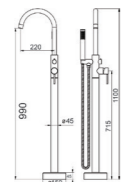

* Note : Product Imported, please ask for product stock availability

HENZEL

Size :
A. 1700x800x650 mm

Details.

- ① ON/OFF air switch control way
- ② Water whirlpool massage
- ③ 1pc 1.5HP water pump, 2pcs big+8pcs small water massage jet & 8pcs water bubble/champagne-like jet
- ④ Running without water protection for water pump
- ⑤ Air whirlpool adjusting switch
- ⑥ 6pcs water surface colorful LED mini light
- ⑦ 2pcs headrest (dark grey color)
- ⑧ Hot & Cold water mixer & diverter mixer & hand shower
- ⑨ Backwater drainer with overflow & water intake
- ⑩ 3 Side integrated apron
- ⑪ 8mm blue decoration tempered safety glass with #304 S.Srim
- ⑫ 1pcs #301 S.S handrest

* Note : Product Imported, please ask for product stock availability

Standing bathtub

Standing bathtub

ZENDO

Size :
A. 1700x845x580 mm
B. 1500x800x580 mm

• With drainer&overflow

* Note : Product Imported, please ask for product stock availability

SIENA

Size :
A. 1700x800x660 mm
B. 1500x800x660 mm

• With drainer&overflow

* Note : Product Imported, please ask for product stock availability

Standing bathtub

Standing bathtub

FLOW

Size :
A. 1700x800x800 mm

• With drainer&overflow

* Note : Product Imported, please ask for product stock availability

EVENTO

Size :
A. 1700x800x750 mm

• With drainer&overflow

* Note : Product Imported, please ask for product stock availability