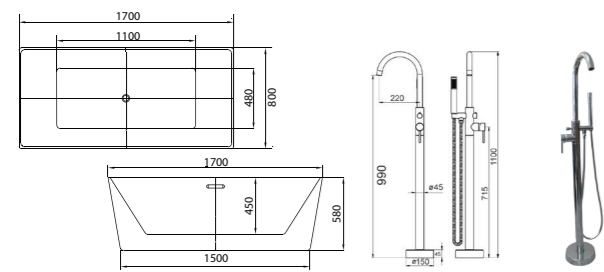

SIENA

Size :
A. 1700x800x660 mm
B. 1500x800x660 mm

• With drainer&overflow

* Note : Product Imported, please ask for product stock availability

Standing bathtub

Standing bathtub

FLOW

Size :
A. 1700x800x800 mm

NEW PRODUCT

Standing bathtub

NEW PRODUCT

Standing bathtub

TORENTO

Size :
A. 1700x800x580 mm

ACRILIC MATERIAL
Stain resistant technology

• With drainer&overflow

* Note : Product Imported, please ask for product stock availability

MILOU

Size :
A. 1700x850x600 mm

ACRILIC MATERIAL
Stain resistant technology

• With drainer&overflow

* Note : Product Imported, please ask for product stock availability

RADIUS

Size A : 1700x800x580 mm
Size B : 1500x750x580 mm

ACRILIC MATERIAL
Stain resistant technology

• With drainer&overflow

Slim rim design

* Note : Product Imported, please ask for product stock availability