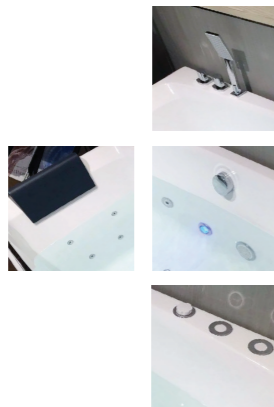

NEW
PRODUCT

AGATE

AGATE

Size : 1700x800x600 mm
With USB and Bluetooth

* Note : Product Imported, please ask for product stock availability

Details.

- 1 Touch digital control system (with water sensor&ozone disinfection&FM radio&loudspeaker&waterfall digital control)
- 2 Water massage(1.5HP water pump,6 pcs big water jet-ultra thin design)
- 3 Water sensor(running without water protection for water pump)
- 4 Bubble bath(300W bubble pump,8pcs brass LED bubble jet)
- 5 1pc pillow(white color)
- 6 Hot&cold water mixer&diverter mixer&hand shower&water intake waterfall with brass material
- 7 Backwater drainer with overflow
- 8 1pc decoration big waterfall
- 9 3-side apron(integrated design)
- 10 8mm decoration blue tempered safety glass with #304 stainless steel armrest

Size : 1750x850x650 mm
ADD : bubble bath (300W bubble pump, 8pcs LED bubble jet)

Details.

- ① ON/OFF air switch control way (ultra thin design)
- ② Water whirlpool massage (1HP water pump, 2pcs big+8pcs small water jet-ultra thin design)
- ③ Running without water protection for water pump
- ④ Air whirlpool adjusting switch (ultra thin design)
- ⑤ Underwater colorful LED light, 2pcs pillow (dark grey color)
- ⑥ Hot & cold water mixer & diverter mixer & hand shower with brass material
- ⑦ Backwater drainer with overflow & water intake
- ⑧ 3 side seamless finished apron
- ⑨ 8mm decoration tempered safety glass with #304 stainless steel armrest