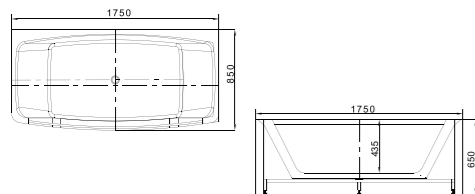

Size : 1750x850x650 mm
ADD : bubble bath (300W bubble pump, 8pcs LED bubble jet)

Details.

- ① ON/OFF air switch control way (ultra thin design)
- ② Water whirlpool massage (1HP water pump, 2pcs big+8pcs small water jet-ultra thin design)
- ③ Running without water protection for water pump
- ④ Air whirlpool adjusting switch (ultra thin design)
- ⑤ Underwater colorful LED light, 2pcs pillow (dark grey color)
- ⑥ Hot & cold water mixer & diverter mixer & hand shower with brass material
- ⑦ Backwater drainer with overflow & water intake
- ⑧ 3 side seamless finished apron
- ⑨ 8mm decoration tempered safety glass with #304 stainless steel armrest

* Note : Product Imported, please ask for product stock availability

HENZEL

Size :
A. 1700x800x650 mm

Details.

- ① ON/OFF air switch control way
- ② Water whirlpool massage
- ③ 1pc 1.5HP water pump, 2pcs big+8pcs small water massage jet & 8pcs water bubble/champagne-like jet
- ④ Running without water protection for water pump
- ⑤ Air whirlpool adjusting switch
- ⑥ 6pcs water surface colorful LED mini light
- ⑦ 2pcs headrest (dark grey color)
- ⑧ Hot & Cold water mixer & diverter mixer & hand shower
- ⑨ Backwater drainer with overflow & water intake
- ⑩ 3 Side integrated apron
- ⑪ 8mm blue decoration tempered safety glass with #304 S.Srim
- ⑫ 1pcs #301 S.S handrest

SIENA

Size :
A. 1700x800x660 mm
B. 1500x800x660 mm

• With drainer&overflow

* Note : Product Imported, please ask for product stock availability

Standing bathtub

Standing bathtub

FLOW

Size :
A. 1700x800x800 mm

RADIUS

Size A : 1700x800x580 mm
Size B : 1500x750x580 mm

ACRILIC MATERIAL
Stain resistant technology

• With drainer&overflow

Slim rim design

* Note : Product Imported, please ask for product stock availability