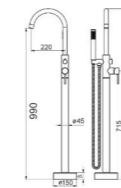

* Note : Product Imported, please ask for product stock availability

HENZEL

Size :
A. 1700x800x650 mm

Details.

- ① ON/OFF air switch control way
- ② Water whirlpool massage
- ③ 1pc 1.5HP water pump, 2pcs big+8pcs small water massage jet & 8pcs water bubble/champagne-like jet
- ④ Running without water protection for water pump
- ⑤ Air whirlpool adjusting switch
- ⑥ 6pcs water surface colorful LED mini light
- ⑦ 2pcs headrest (dark grey color)
- ⑧ Hot & Cold water mixer & diverter mixer & hand shower
- ⑨ Backwater drainer with overflow & water intake
- ⑩ 3 Side integrated apron
- ⑪ 8mm blue decoration tempered safety glass with #304 S.Srim
- ⑫ 1pcs #301 S.S handrest

* Note : Product Imported, please ask for product stock availability

Standing bathtub

Standing bathtub

ZENDO

Size :
A. 1700x845x580 mm
B. 1500x800x580 mm

• With drainer&overflow

* Note : Product Imported, please ask for product stock availability

SIENA

Size :
A. 1700x800x660 mm
B. 1500x800x660 mm

• With drainer&overflow

* Note : Product Imported, please ask for product stock availability

Standing bathtub

Standing bathtub

FLOW

Size :
A. 1700x800x800 mm

• With drainer&overflow

* Note : Product Imported, please ask for product stock availability

EVENTO

Size :
A. 1700x800x750 mm

• With drainer&overflow

* Note : Product Imported, please ask for product stock availability