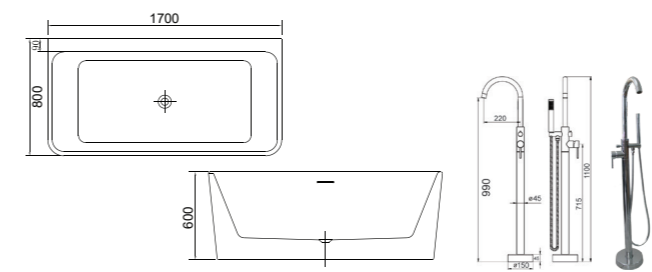

SIENA

Size :
A. 1700x800x660 mm
B. 1500x800x660 mm

• With drainer&overflow

* Note : Product Imported, please ask for product stock availability

Standing bathtub

Standing bathtub

FLOW

Size :
A. 1700x800x800 mm

NEW PRODUCT

Standing bathtub

NEW PRODUCT

Standing bathtub

TORENTO

Size :
A. 1700x800x580 mm

ACRILIC MATERIAL
Stain resistant technology

• With drainer&overflow

* Note : Product Imported, please ask for product stock availability

MILOU

Size :
A. 1700x850x600 mm

ACRILIC MATERIAL
Stain resistant technology

• With drainer&overflow

* Note : Product Imported, please ask for product stock availability

RADIUS

Size A : 1700x800x580 mm
Size B : 1500x750x580 mm

ACRILIC MATERIAL
Stain resistant technology

• With drainer&overflow

Slim rim design

* Note : Product Imported, please ask for product stock availability