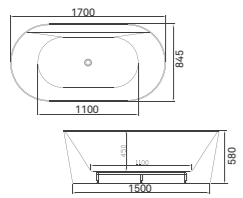

* Note : Product Imported, please ask for product stock availability

HENZEL

Size :
A. 1700x800x650 mm

Details.

- ① ON/OFF air switch control way
- ② Water whirlpool massage
- ③ 1pc 1.5HP water pump, 2pcs big+8pcs small water massage jet & 8pcs water bubble/champagne-like jet
- ④ Running without water protection for water pump
- ⑤ Air whirlpool adjusting switch
- ⑥ 6pcs water surface colorful LED mini light
- ⑦ 2pcs headrest (dark grey color)
- ⑧ Hot & Cold water mixer & diverter mixer & hand shower
- ⑨ Backwater drainer with overflow & water intake
- ⑩ 3 Side integrated apron
- ⑪ 8mm blue decoration tempered safety glass with #304 S.Srim
- ⑫ 1pcs #301 S.S handrest

* Note : Product Imported, please ask for product stock availability

Standing bathtub

Standing bathtub

ZENDO

Size :
A. 1700x845x580 mm
B. 1500x800x580 mm

• With drainer&overflow

* Note : Product Imported, please ask for product stock availability

SIENA

Size :
A. 1700x800x660 mm
B. 1500x800x660 mm

• With drainer&overflow

* Note : Product Imported, please ask for product stock availability

Standing bathtub

Standing bathtub

FLOW

Size :
A. 1700x800x800 mm

• With drainer&overflow

* Note : Product Imported, please ask for product stock availability

EVENTO

Size :
A. 1700x800x750 mm

• With drainer&overflow

* Note : Product Imported, please ask for product stock availability