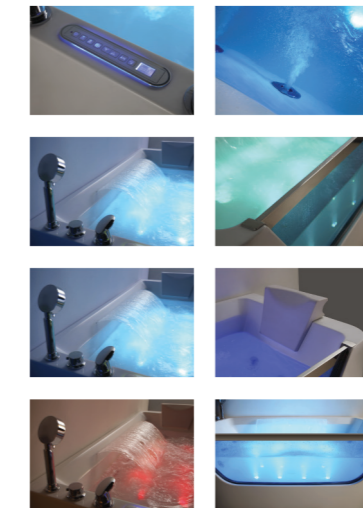

CASCADE

“ A fascinating universe of infinite beauty, only partially explained by science and comprising life forms.

CASCADE

Size : 1500x1500x630 mm

ACRYLIC MATERIAL
Stain resistant technology

800mm decoration waterfall, waterfall & water massage shift switch

* Note : Product Imported, please ask for product stock availability

Details.

- ① ON/OFF air switch control way
- ② Water whirlpool massage(1.5HP water pump,2pcs big+8pcs small water jet ultra thin design)
- ③ Running without water protection for water pump
- ④ Air whirlpool adjusting swtich
- ⑤ Bubble bath(300W bubble pump 8pcs LED bubble jet)
- ⑥ 2pcs pillow(dark grey color)
- ⑦ Hot&cold water mixer&diverter mixer&hand shower
- ⑧ Backwater drainer with overflow&water intake
- ⑨ Integrated 1-side apron
- ⑩ 8mm decoration transparent acrylic with #304 S.S. armrest

NEW
PRODUCT

AGATE

AGATE

Size : 1700x800x600 mm
With USB and Bluetooth

* Note : Product Imported, please ask for product stock availability

Details.

- 1 Touch digital control system (with water sensor&ozone disinfection&FM radio&loudspeaker&waterfall digital control)
- 2 Water massage(1.5HP water pump,6 pcs big water jet-ultra thin design)
- 3 Water sensor(running without water protection for water pump)
- 4 Bubble bath(300W bubble pump,8pcs brass LED bubble jet)
- 5 1pc pillow(white color)
- 6 Hot&cold water mixer&diverter mixer&hand shower&water intake waterfall with brass material
- 7 Backwater drainer with overflow
- 8 1pc decoration big waterfall
- 9 3-side apron(integrated design)
- 10 8mm decoration blue tempered safety glass with #304 stainless steel armrest