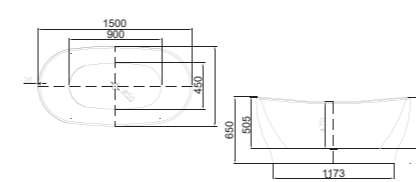

* Note : Product Imported, please ask for product stock availability

HENZEL

Size :
A. 1700x800x650 mm

Details.

- ① ON/OFF air switch control way
- ② Water whirlpool massage
- ③ 1pc 1.5HP water pump, 2pcs big+8pcs small water massage jet & 8pcs water bubble/champagne-like jet
- ④ Running without water protection for water pump
- ⑤ Air whirlpool adjusting switch
- ⑥ 6pcs water surface colorful LED mini light
- ⑦ 2pcs headrest (dark grey color)
- ⑧ Hot & Cold water mixer & diverter mixer & hand shower
- ⑨ Backwater drainer with overflow & water intake
- ⑩ 3 Side integrated apron
- ⑪ 8mm blue decoration tempered safety glass with #304 S.Srim
- ⑫ 1pcs #301 S.S handrest

* Note : Product Imported, please ask for product stock availability

Standing bathtub

Standing bathtub

ZENDO

Size :
A. 1700x845x580 mm
B. 1500x800x580 mm

• With drainer&overflow

* Note : Product Imported, please ask for product stock availability

SIENA

Size :
A. 1700x800x660 mm
B. 1500x800x660 mm

• With drainer&overflow

* Note : Product Imported, please ask for product stock availability

Standing bathtub

Standing bathtub

FLOW

Size :
A. 1700x800x800 mm

• With drainer&overflow

* Note : Product Imported, please ask for product stock availability

EVENTO

Size :
A. 1700x800x750 mm

• With drainer&overflow

* Note : Product Imported, please ask for product stock availability