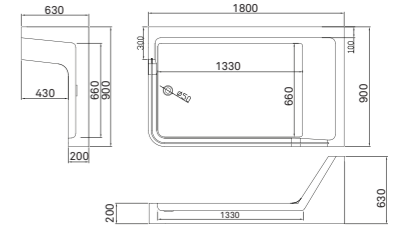

NEW
PRODUCT

AGATE

AGATE

Size : 1700x800x600 mm
With USB and Bluetooth

* Note : Product Imported, please ask for product stock availability

Details.

- 1 Touch digital control system (with water sensor&ozone disinfection&FM radio&loudspeaker&waterfall digital control)
- 2 Water massage(1.5HP water pump,6 pcs big water jet-ultra thin design)
- 3 Water sensor(running without water protection for water pump)
- 4 Bubble bath(300W bubble pump,8pcs brass LED bubble jet)
- 5 1pc pillow(white color)
- 6 Hot&cold water mixer&diverter mixer&hand shower&water intake waterfall with brass material
- 7 Backwater drainer with overflow
- 8 1pc decoration big waterfall
- 9 3-side apron(integrated design)
- 10 8mm decoration blue tempered safety glass with #304 stainless steel armrest

**NEW
PRODUCT**

AVILLA

“ The secret of happiness, you see, is not found in seeking more, but in developing the capacity to enjoy less.

ACRYLIC MATERIAL
Stain resistant technology

AVILLA

Size : 1800×900×630 mm

SIENA

Size :
A. 1700x800x660 mm
B. 1500x800x660 mm

• With drainer&overflow

* Note : Product Imported, please ask for product stock availability

Standing bathtub

Standing bathtub

FLOW

Size :
A. 1700x800x800 mm

• With drainer&overflow

* Note : Product Imported, please ask for product stock availability

EVENTO

Size :
A. 1700x800x750 mm

• With drainer&overflow

* Note : Product Imported, please ask for product stock availability