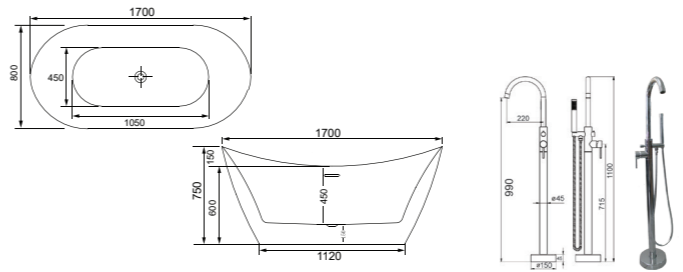

SIENA

Size :
A. 1700x800x660 mm
B. 1500x800x660 mm

• With drainer&overflow

* Note : Product Imported, please ask for product stock availability

Standing bathtub

Standing bathtub

FLOW

Size :
A. 1700x800x800 mm

• With drainer&overflow

* Note : Product Imported, please ask for product stock availability

EVENTO

Size :
A. 1700x800x750 mm

• With drainer&overflow

* Note : Product Imported, please ask for product stock availability

NEW PRODUCT

Standing bathtub

NEW PRODUCT

Standing bathtub

TORENTO

Size :
A. 1700x800x580 mm

ACRILIC MATERIAL
Stain resistant technology

• With drainer&overflow

* Note : Product Imported, please ask for product stock availability

MILOU

Size :
A. 1700x850x600 mm

ACRILIC MATERIAL
Stain resistant technology

• With drainer&overflow

* Note : Product Imported, please ask for product stock availability