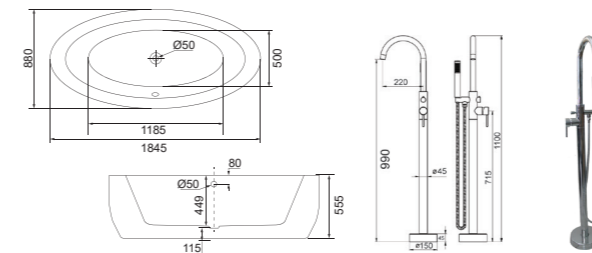

SIENA

Size :
A. 1700x800x660 mm
B. 1500x800x660 mm

• With drainer&overflow

* Note : Product Imported, please ask for product stock availability

Standing bathtub

Standing bathtub

FLOW

Size :
A. 1700x800x800 mm

* Note : Product Imported, please ask for product stock availability

MILOU

Size :
A. 1700x850x600 mm

ACRILIC MATERIAL
Stain resistant technology

• With drainer&overflow

* Note : Product Imported, please ask for product stock availability

RADIUS

Size A : 1700x800x580 mm
Size B : 1500x750x580 mm

ACRILIC MATERIAL
Stain resistant technology

• With drainer&overflow

Slim rim design

* Note : Product Imported, please ask for product stock availability

SOLIDUS

Size :
A. 1845x880x555 mm

ACRILIC MATERIAL
Stain resistant technology

* Note : Product Imported, please ask for product stock availability