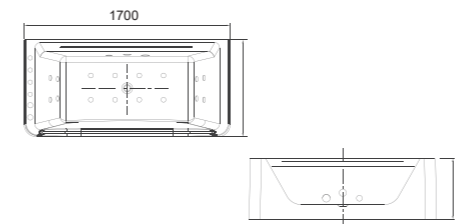

CASCADE

“ A fascinating universe of infinite beauty, only partially explained by science and comprising life forms.

CASCADE

Size : 1500x1500x630 mm

ACRYLIC MATERIAL
Stain resistant technology

800mm decoration waterfall, waterfall & water massage shift switch

NEW
PRODUCT

AGATE

AGATE

Size : 1700x800x600 mm
With USB and Bluetooth

* Note : Product Imported, please ask for product stock availability

Details.

- 1 Touch digital control system (with water sensor&ozone disinfection&FM radio&loudspeaker&waterfall digital control)
- 2 Water massage(1.5HP water pump,6 pcs big water jet-ultra thin design)
- 3 Water sensor(running without water protection for water pump)
- 4 Bubble bath(300W bubble pump,8pcs brass LED bubble jet)
- 5 1pc pillow(white color)
- 6 Hot&cold water mixer&diverter mixer&hand shower&water intake waterfall with brass material
- 7 Backwater drainer with overflow
- 8 1pc decoration big waterfall
- 9 3-side apron(integrated design)
- 10 8mm decoration blue tempered safety glass with #304 stainless steel armrest

SIENA

Size :
A. 1700x800x660 mm
B. 1500x800x660 mm

• With drainer&overflow

* Note : Product Imported, please ask for product stock availability

Standing bathtub

Standing bathtub

FLOW

Size :
A. 1700x800x800 mm

• With drainer&overflow

* Note : Product Imported, please ask for product stock availability

EVENTO

Size :
A. 1700x800x750 mm

• With drainer&overflow

* Note : Product Imported, please ask for product stock availability