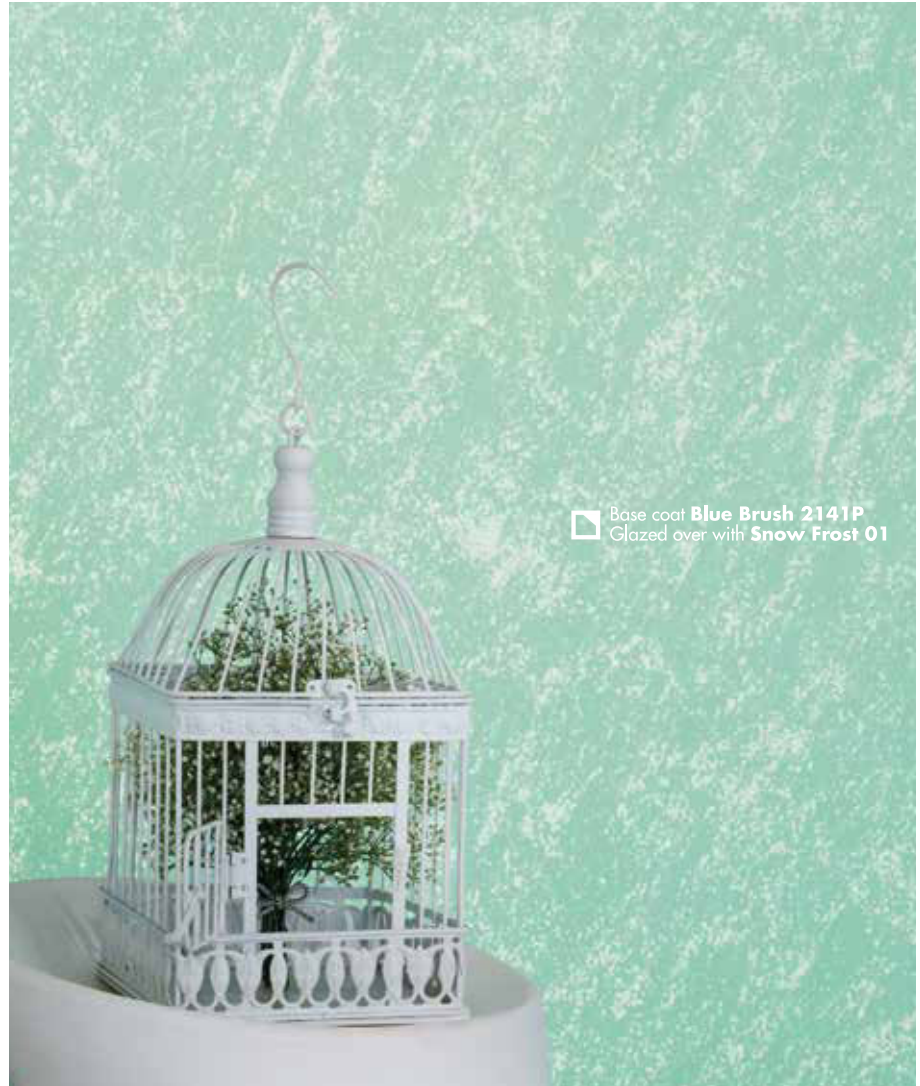

*Gorden Hiew,
Café Owner*

”

FROST

Inspired by cool winter mornings.
A special effect for special spaces.

Base coat **Coral Expression 7113D**
Glazed over with **Pearl Frost 02**

Base coat **Blue Brush 2141P**
Glazed over with **Snow Frost 01**