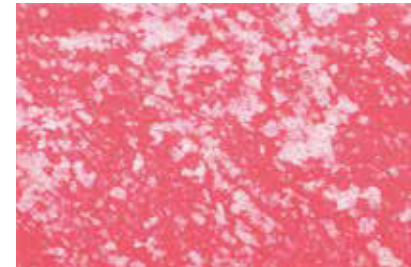

Base coat **Zinnia Scarlet** **7123D**
Glazed over with **Pearl Frost** **02**