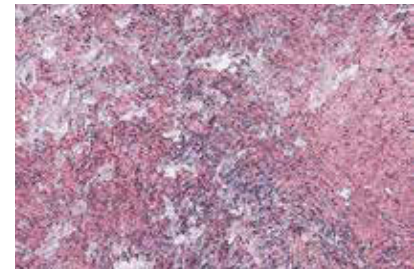

Arcadian **ME 016**