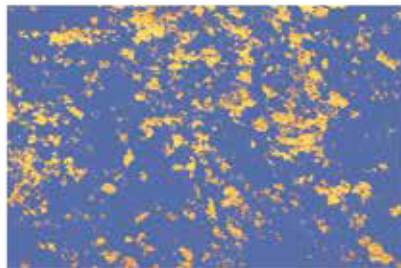

Base coat
Glazed over with **Purple Edge
Gold Frost** **5203D
03**