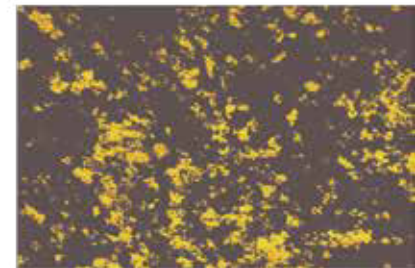

Base coat
Glazed over with **Turned Earth
Gold Frost** **4203D
03**