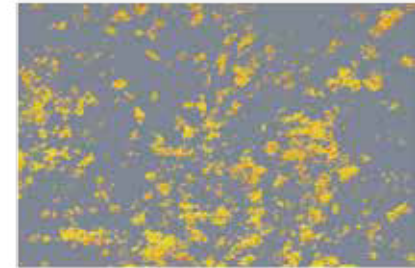

Base coat
Glazed over with **Granite Rock
Gold Frost** **495
03**