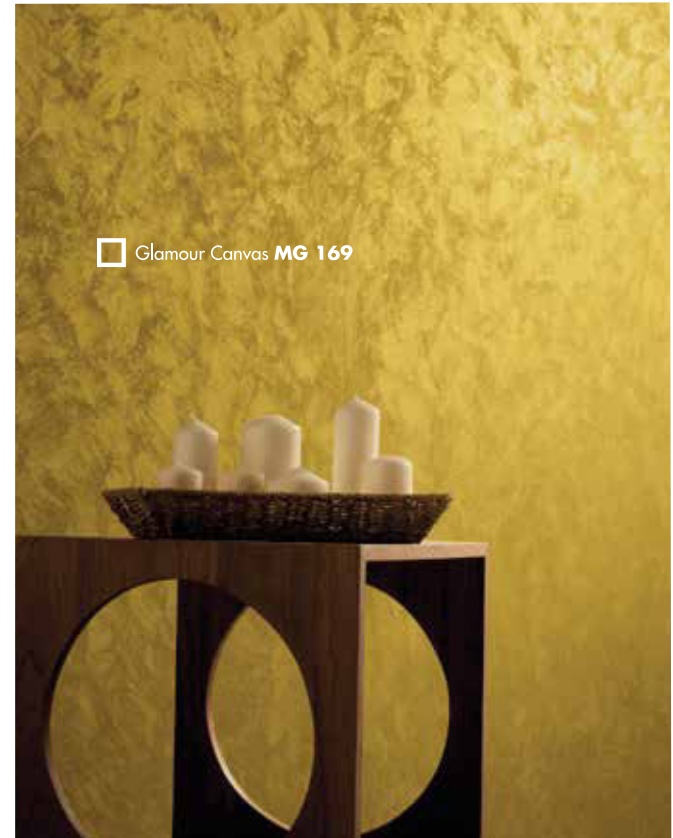

Introspect **MS 150**

Dark Elegance **MS 147**

Copper Cape **MS 148**

Steel Charcoal **MS 152**

TEXTURED PAINT Series

SPARKLE GOLD

Create lavish ambience
with majestic textures
and golden shine.

□ Throne MG 166