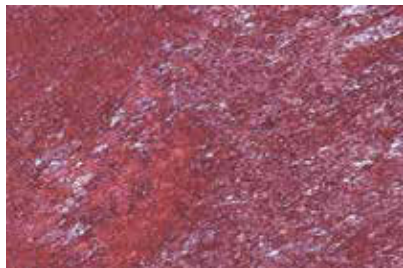

Oakwood Helm **ME 018**