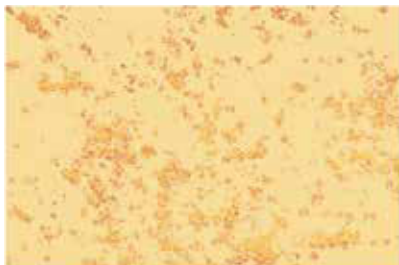

The colour combinations featured here are recommended as best matches for GOLD FROST.
For more possibilities, visit your nearest Nippon Paint Colour Creations™ outlets.

Base coat **Raw Silk** **434**
Glazed over with **Gold Frost** **03**