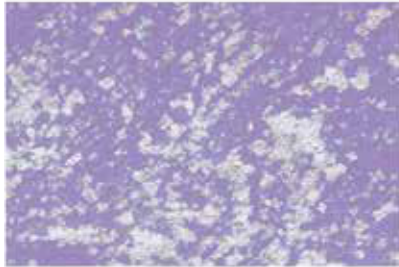

Base coat
Glazed over with **Lavender Print Pearl Frost 7184T 02**