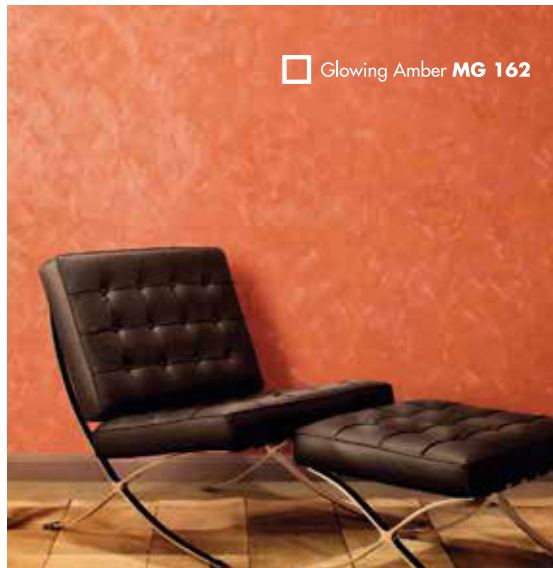

Introspect **MS 150**

Dark Elegance **MS 147**

Copper Cape **MS 148**

Steel Charcoal **MS 152**

TEXTURED PAINT Series

SPARKLE GOLD

Create lavish ambience
with majestic textures
and golden shine.

□ Throne MG 166