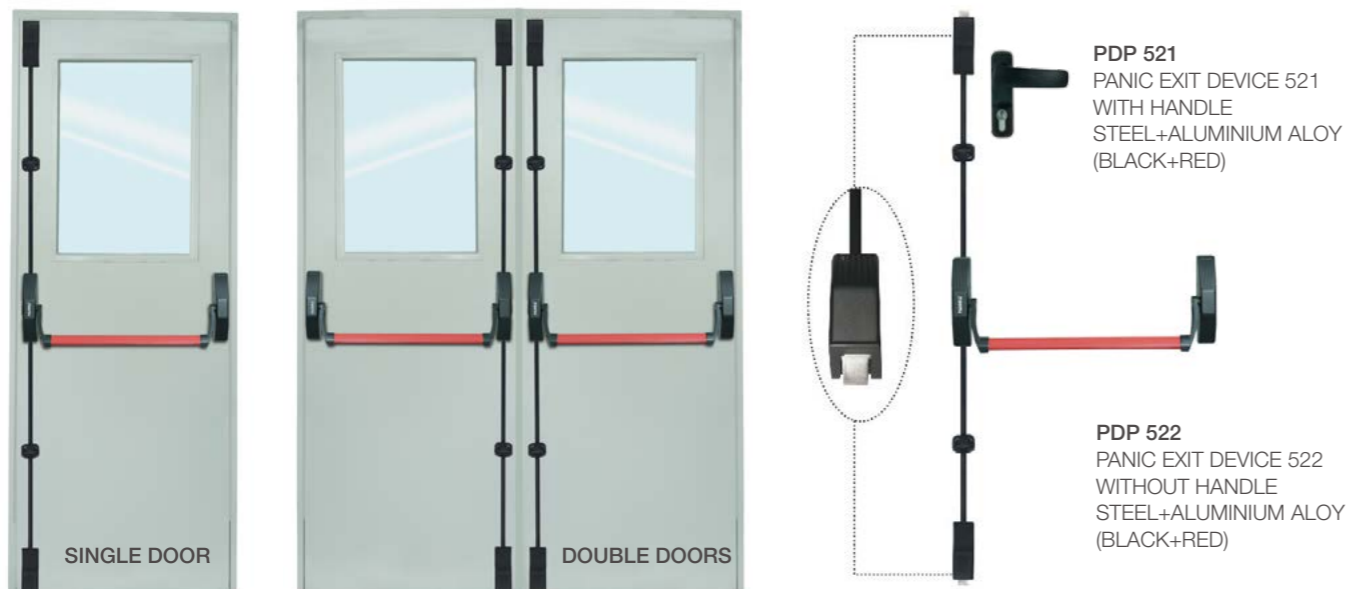

PANIC EXIT DEVICE SINGLE ENTRY

PANIC EXIT DEVICE DOUBLE ENTRY

PANIC EXIT DEVICE DOUBLE ENTRY

PANIC EXIT DEVICE SINGLE ENTRY

PANIC EXIT DEVICE TWO POINT LATCH RIM

ACCESSORIES FOR STEEL DOOR NON-PANIC DOUBLE ENTRY