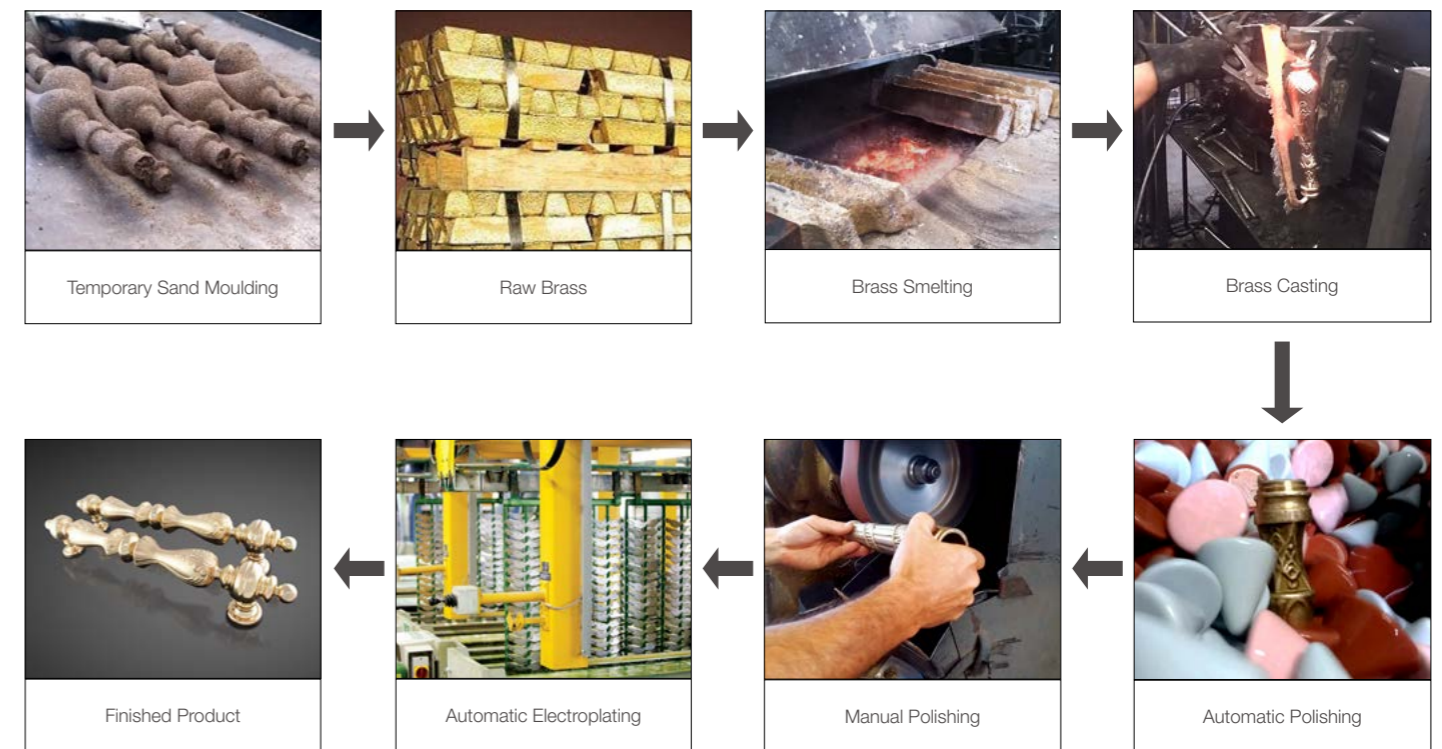

PALOMA[®]
ITALY

Tersedia di:
 **QHOMEMART**

INNOVATION & TECHNOLOGY

EURO-PROFILE MORTISE LOCK

Main Features

- The highest quality, original made in Italy mortise lock.
- Maximum security, anti-drill and anti-saw deadbolt.
- Ultra heavy duty, passed 250000 test cycles.
- Fire-resistant, suitable for fire/smoke resistant door.
- High resistance against rust and corrosion.
- Designed and tested according to European standards.
- Comply with EN 12202:05 and ICIM 70R029.

EURO-PROFILE CYLINDER

Main Features

- The highest quality, original made in Italy cylinder.
- Maximum security, with anti-drill body and pick-resistant pins.
- Ultra heavy duty, passed 100000 test cycles.
- Fire-resistant, suitable for fire/smoke resistant door.
- High resistance against rust and corrosion.
- Designed and tested according to European standards.
- Comply with EN 1303:05 and ICIM 70R009.

INNOVATION & TECHNOLOGY

ITALIAN PULL HANDLE MANUFACTURING PROCESS

MATERIAL SELECTION STANDARD

High Quality Brass

Kuningan kualitas tinggi dengan ketahanan terbaik terhadap karat dan korosi (grade: CZ 122, CZ 121, C 3710).