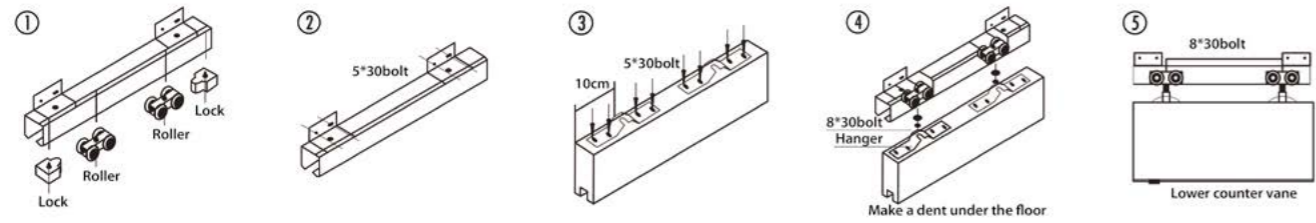

SLIDING RAIL ALUMINIUM

SIDE INSTALLATION :