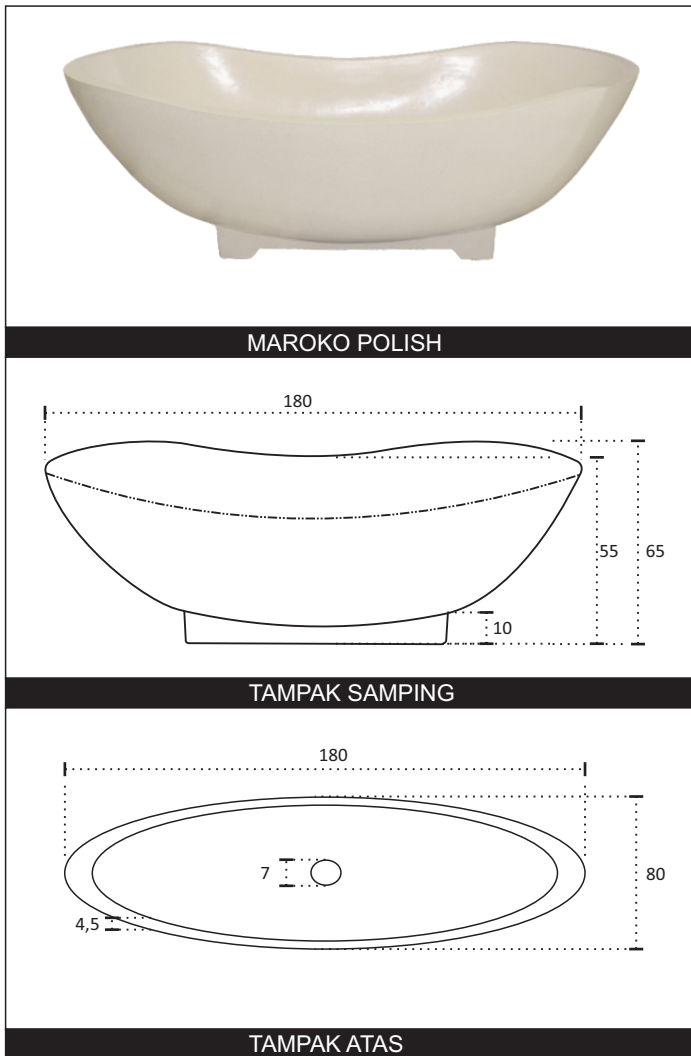

Gambar hanya sebagai ilustrasi acuan
Warna & bentuk mungkin berbeda dengan aslinya.