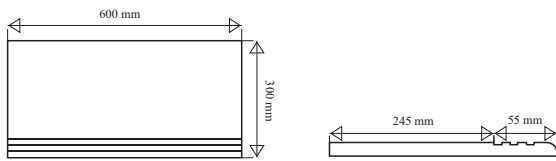

Tampak Samping

Dimensi Steponing

Tampak Atas