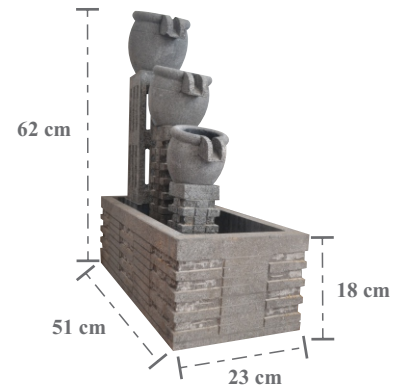

FOUNTAIN
FT 07 - KEANDRA