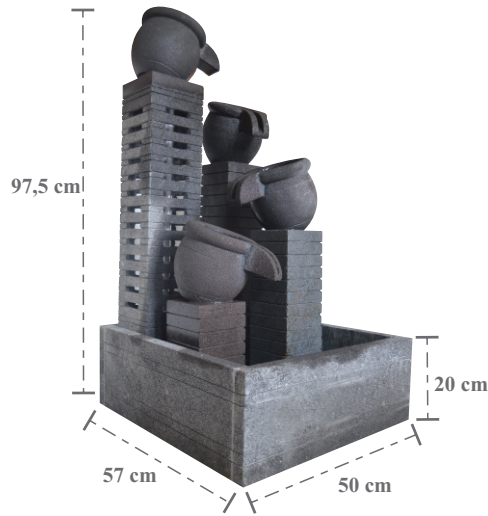

FOUNTAIN
FT 13 - TALLU