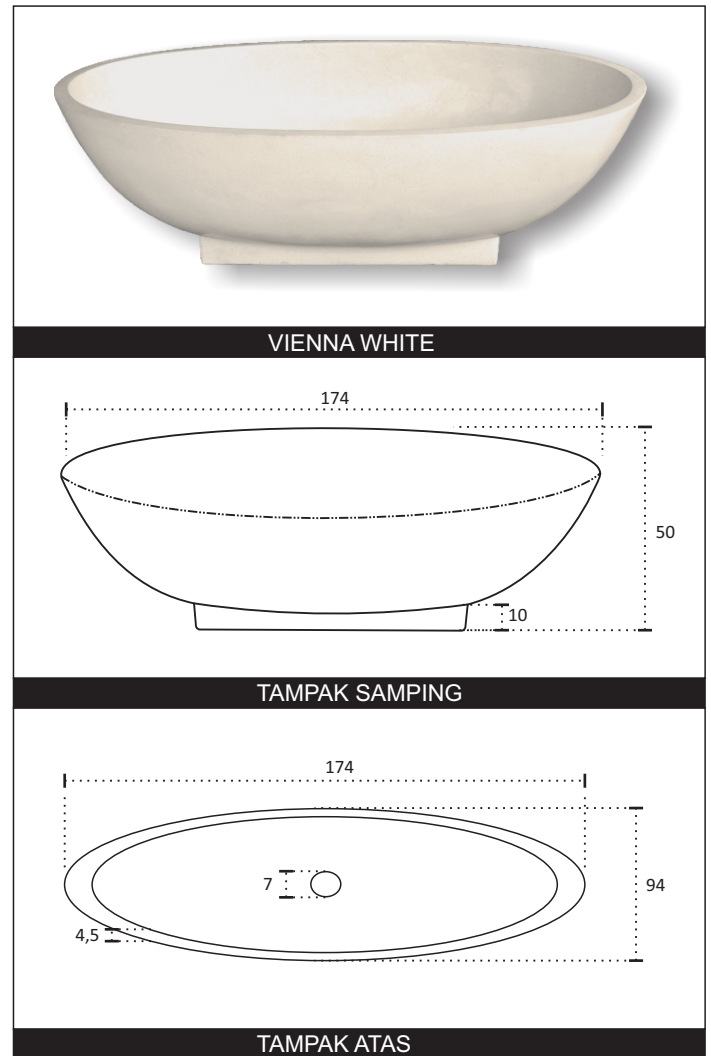

Gambar hanya sebagai ilustrasi acuan
Warna & bentuk mungkin berbeda dengan aslinya.