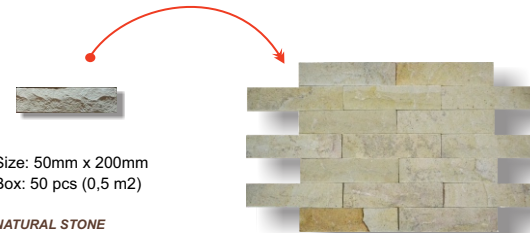

NATURAL STONE
LABERTO

Size: 50mm x 200mm
Box: 50 pcs (0,5 m²)

NATURAL STONE
GOBY GREY

Size: 50mm x 200mm
Box: 50 pcs (0,5 m²)

NATURAL STONE
GOBY CREMA

Size: 150mm x 300mm (2 pc)
200mm x 200mm (3 pc)
100mm x 200mm (8 pc)
150mm x 150mm (4 pc)
100mm x 100mm (4 pc)
Box: 21 pcs (0,5 m²)