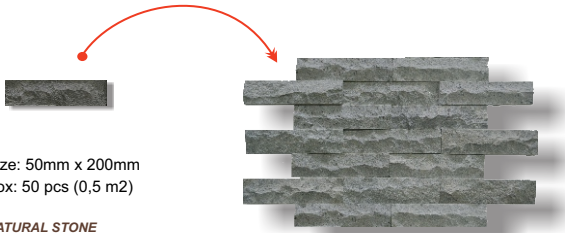

NATURAL STONE
LABERTO

Size: 50mm x 200mm
Box: 50 pcs (0,5 m²)

NATURAL STONE
GOBY GREY

Size: 50mm x 200mm
Box: 50 pcs (0,5 m²)

NATURAL STONE
GOBY CREMA

Size: 150mm x 300mm (2 pc)
200mm x 200mm (3 pc)
100mm x 200mm (8 pc)
150mm x 150mm (4 pc)
100mm x 100mm (4 pc)
Box: 21 pcs (0,5 m²)