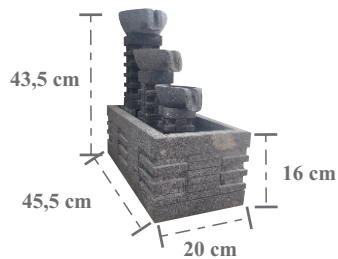

FOUNTAIN
FT 12 - IZUMI

Gambar hanya sebagai ilustrasi acuan
Warna & bentuk mungkin berbeda dengan aslinya.