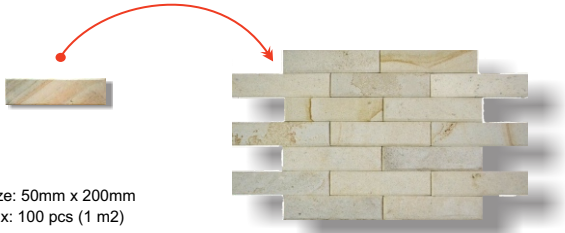

Size: 50mm x 200mm
Box: 100 pcs (1 m²)

NATURAL STONE
SANDY