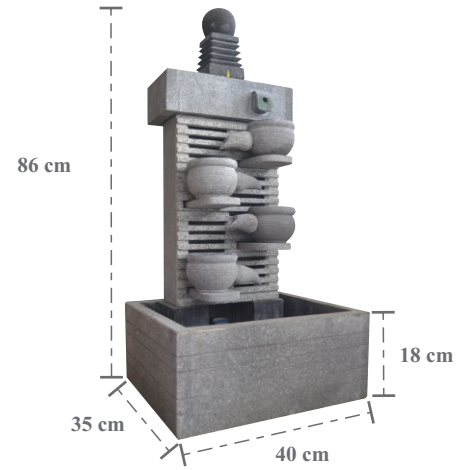

FOUNTAIN
FT 14 - JARITHA