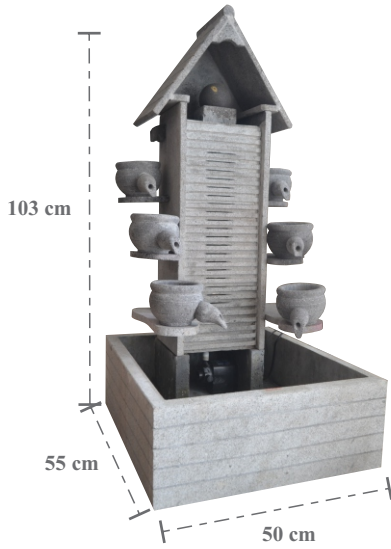

FOUNTAIN
FT 09 - ANAHITA