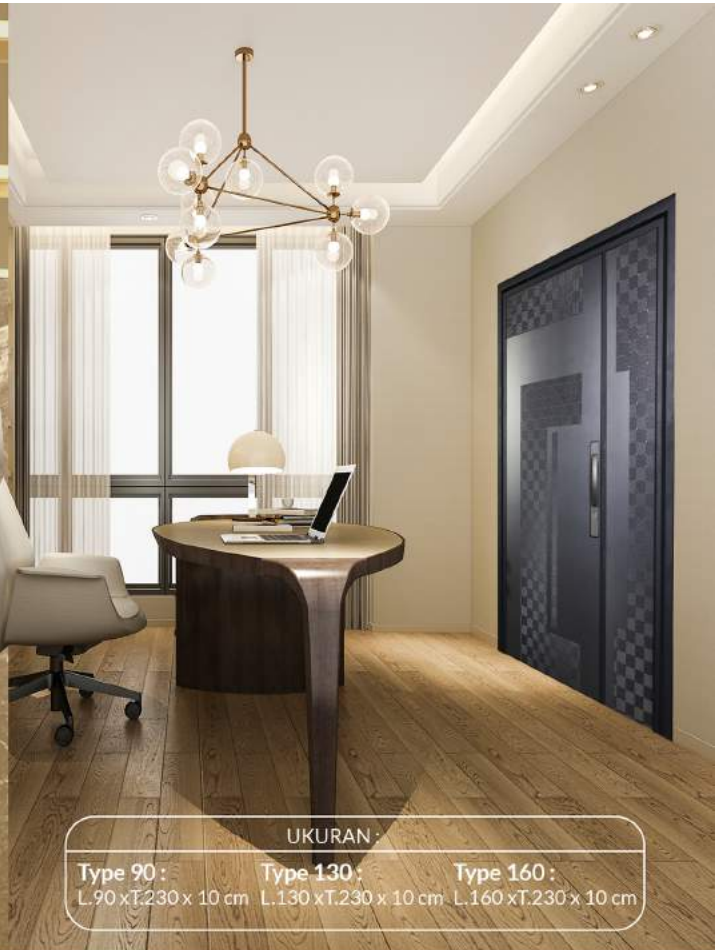

UKURAN
STANDARD

GALAXY 90 = L.90 x T.230 x 10 cm
 GALAXY 120 = L.120 x T.230 x 10 cm
 GALAXY 150 = L.150 x T.230 x 10 cm

DYNASTY

Ultimate Series

Single | Mom and Son | Double

DYNA. 90.01

DYNA. 130.01

DYNA. 160.01