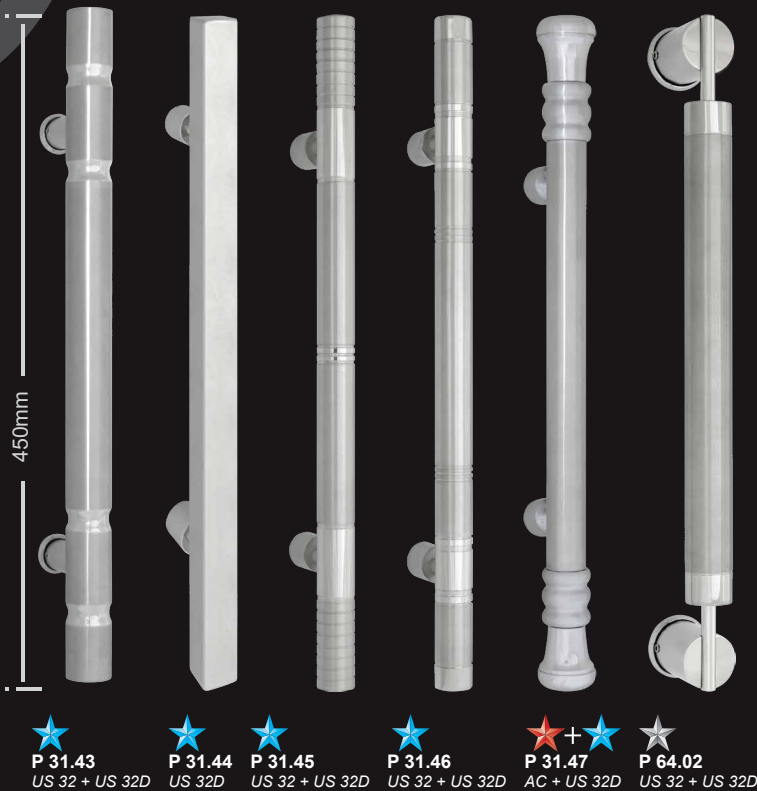

GRADINO

PRESTIGIOUS
SECURED LOCKS

LIFETIME MECHANICAL WARRANTY
FOR LOCKCASE, CYLINDER, HINGES & DOOR CLOSER

PULL HANDLE

Dapat digunakan pada pintu kayu / aluminium / kaca, kecuali PR 99.38 & PR 99.71

Tersedia di : QHOME MART

GRADINO
ORIGINAL
DESIGN

★
P 64.03
US 32 + US 32D

★
P 64.04
US 32 + US 32D

★
P 99.04
US 32D

★
P 99.05
US 32 + US 32D

★
P 99.06
US 32 + US 32D

★
P 99.21
US 32 + US 32D

★
E 61.44
US 32D