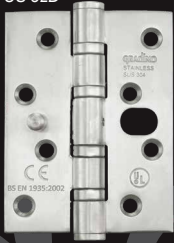

Products comply with US safety standard
(material, quality, mechanical, composition, fire resistant)

standar Eropa

EN1935 = standar uji produk yang mencakup siklus uji ketahanan syarat penampilan produk, uji peralatan, ketahanan korosi, uji metode dan lainnya.

Rekomendasi = 3 buah per pintu

3" = 30 - 45 kg/pintu

4" = 45 - 65 kg/pintu

5" = 65 - 85 kg/pintu

EK G2 (NRP + Security Pin)
4" x 3" x 3 / 4 BALL BEARING
US 32D