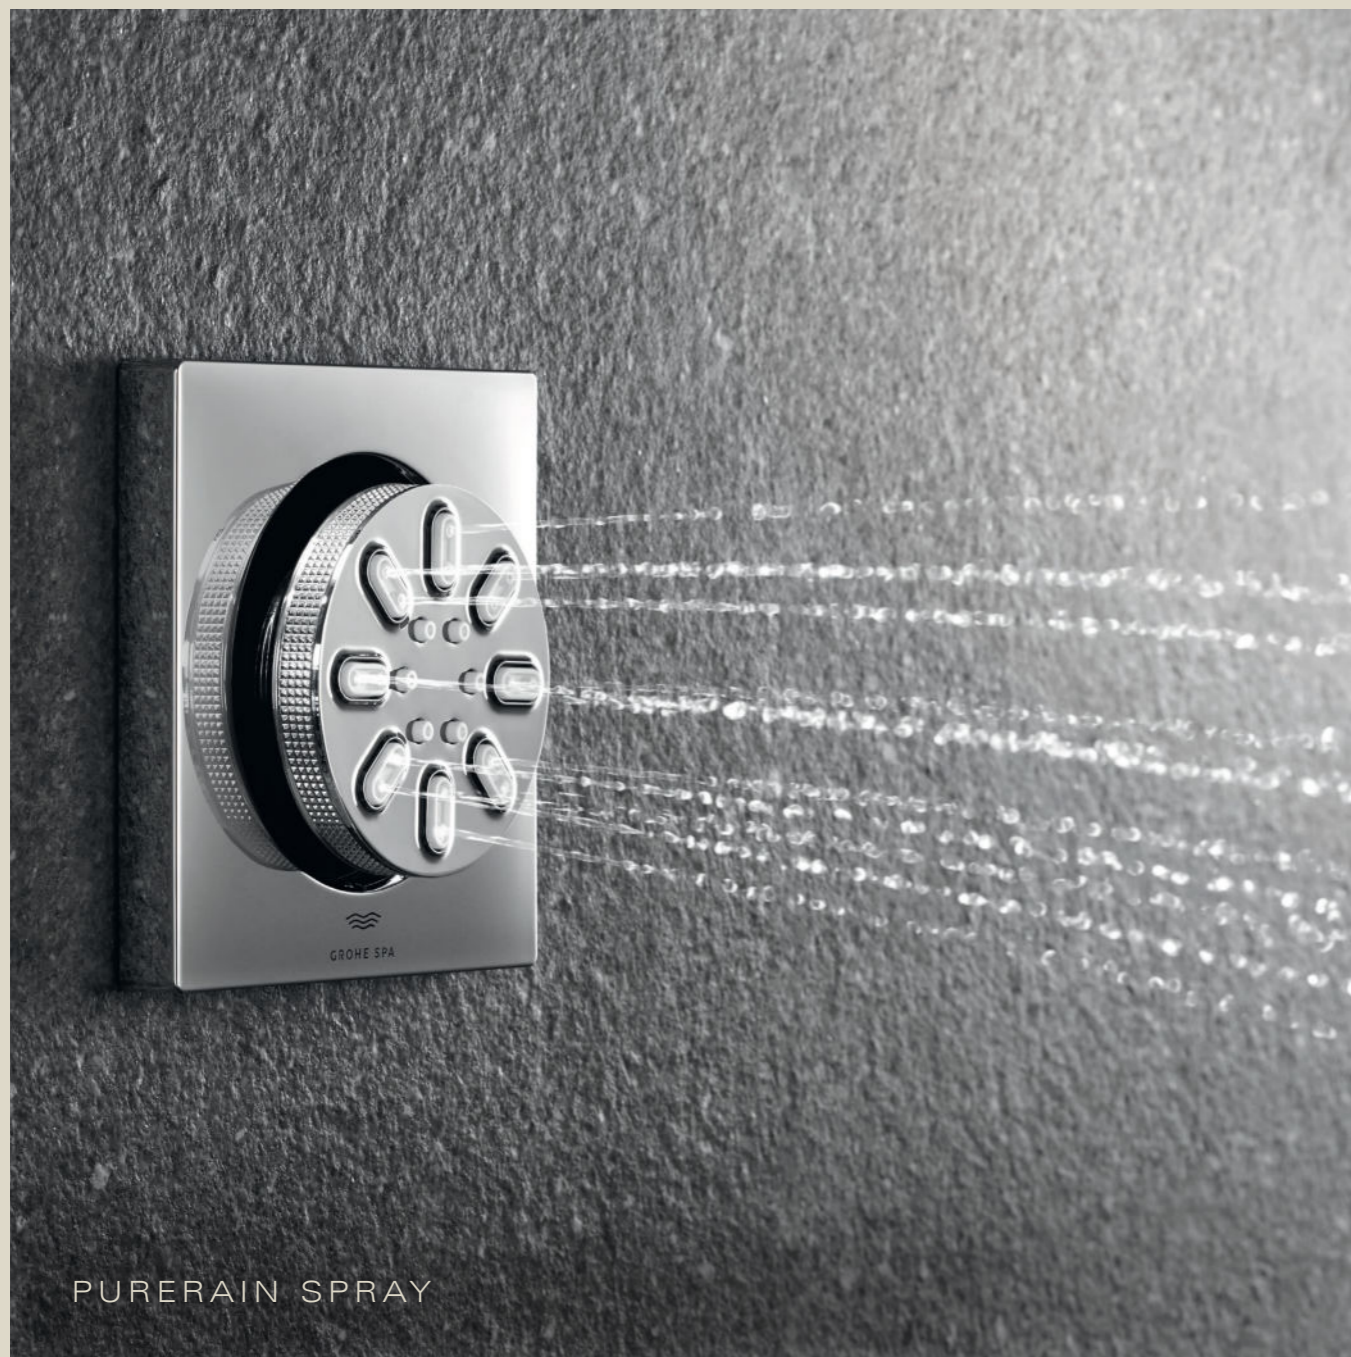

PURERAIN SPRAY