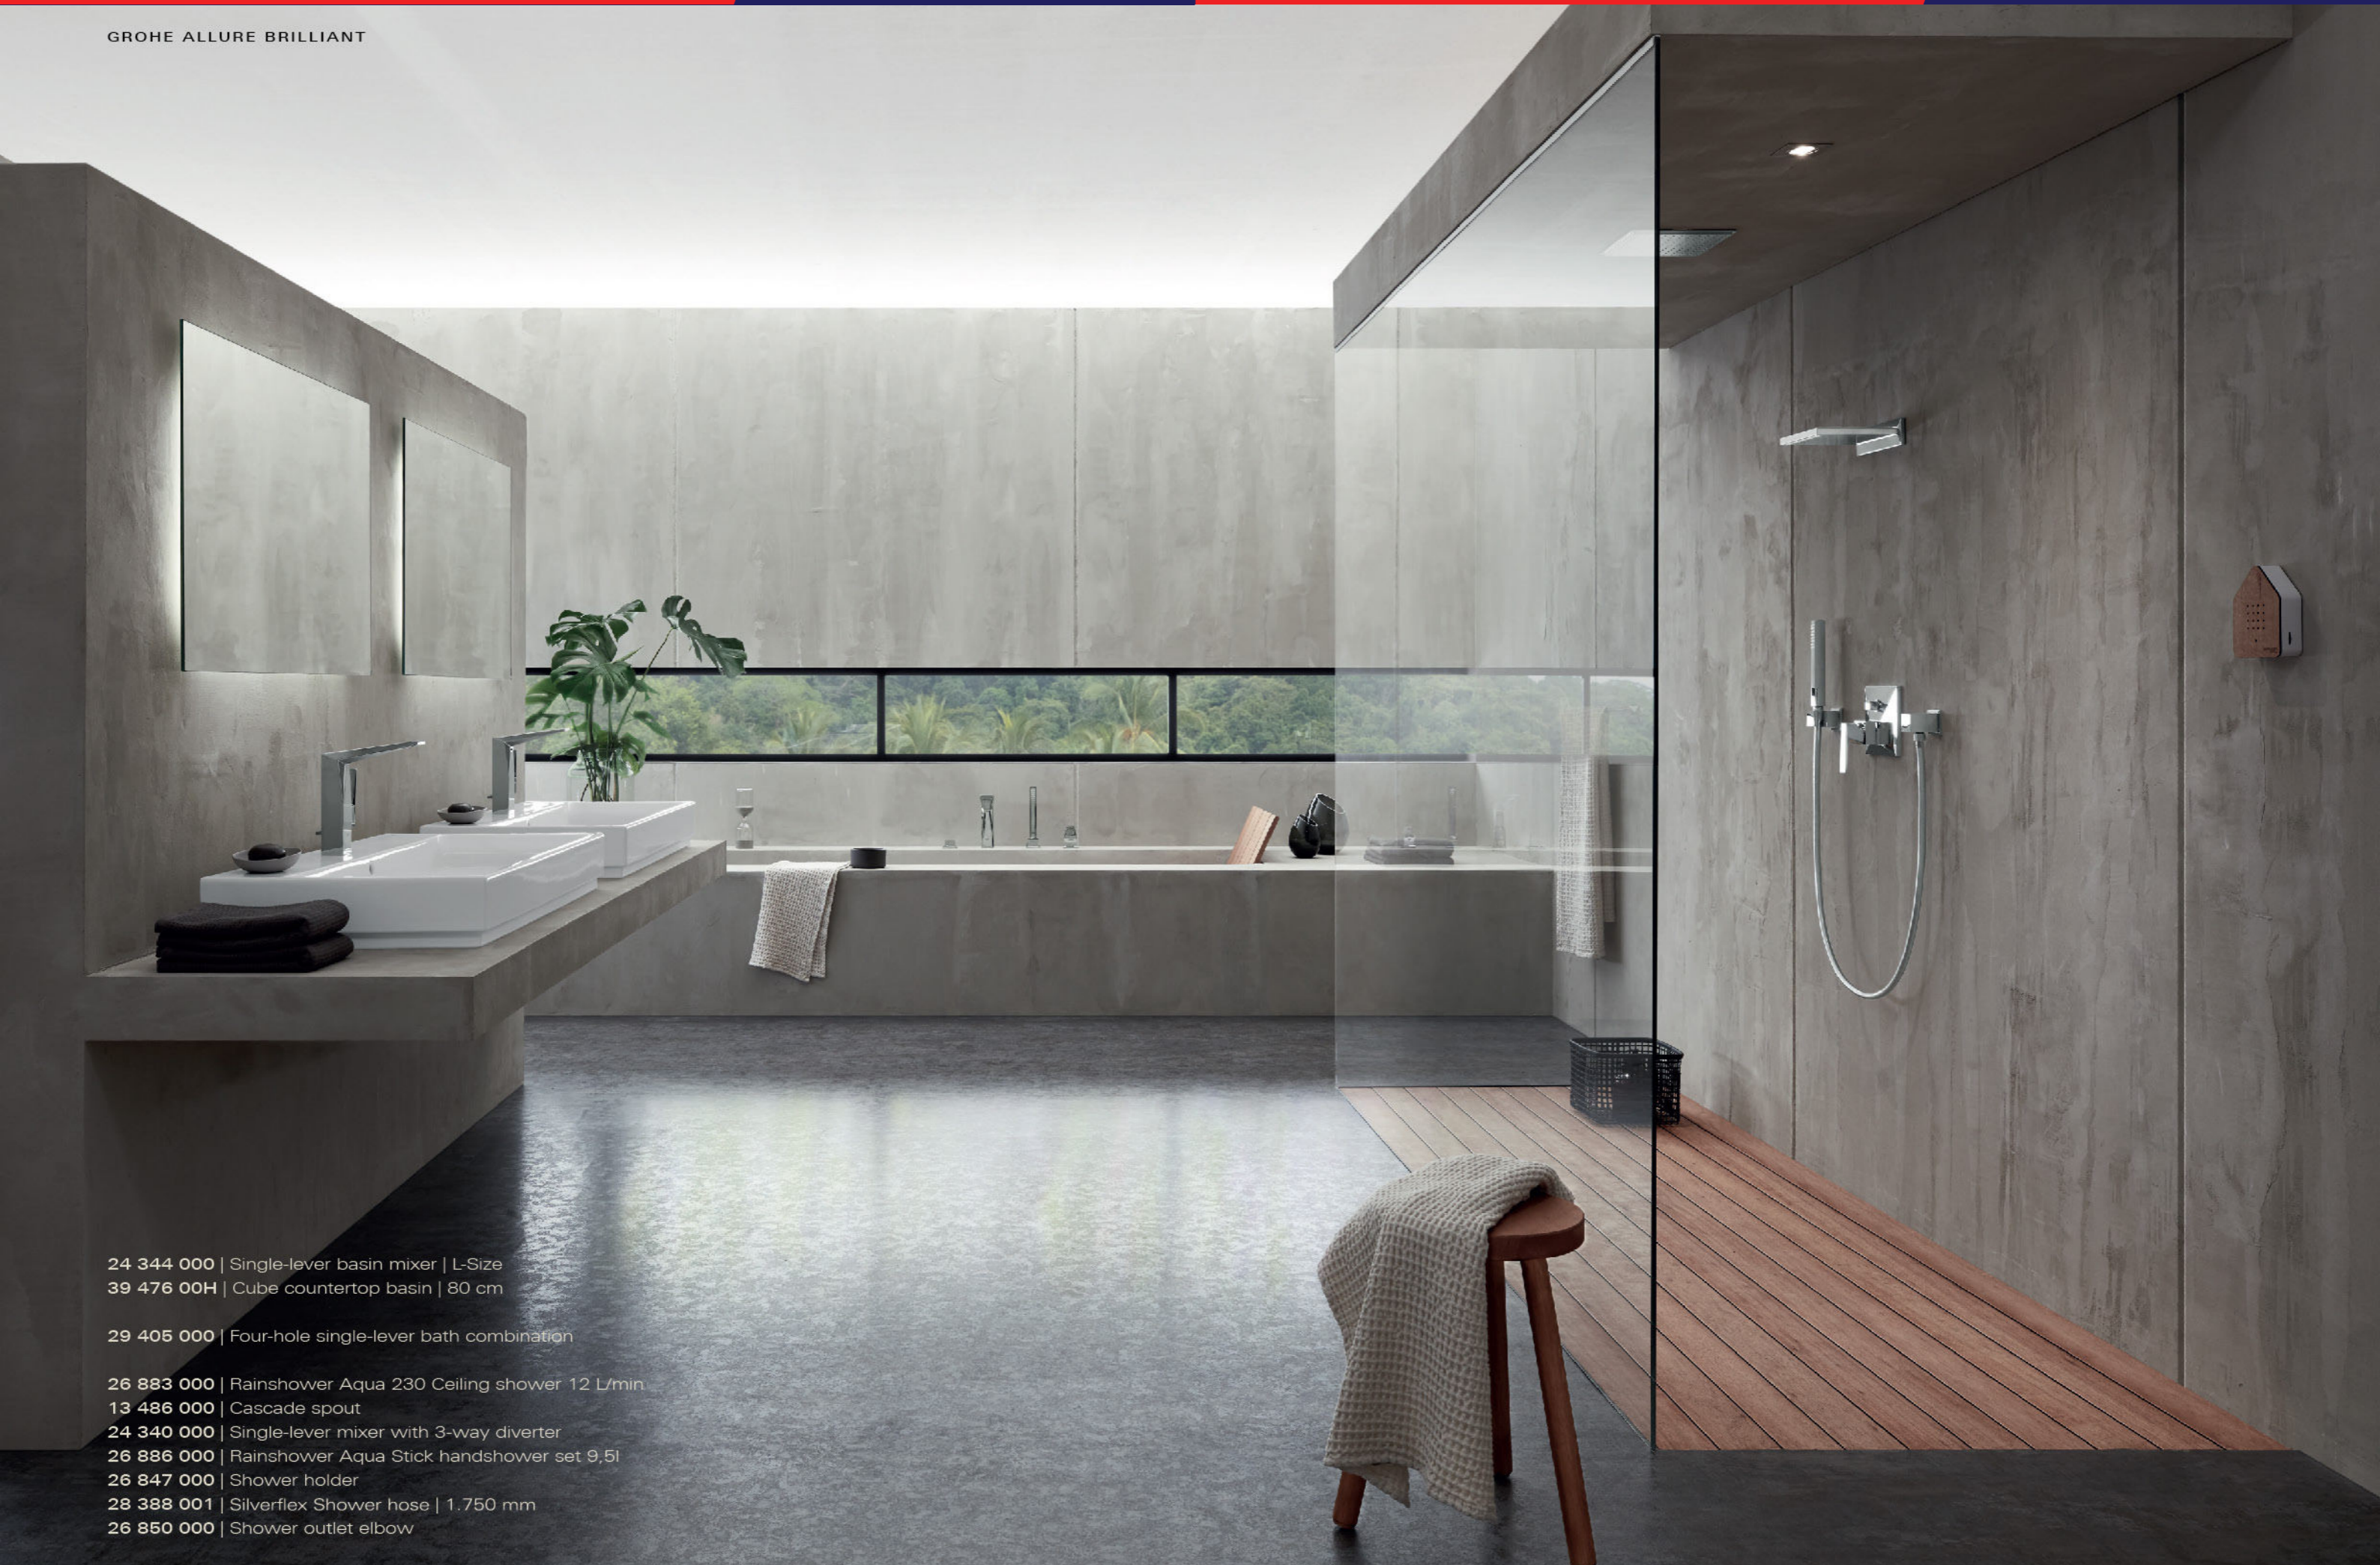

GROHE ALLURE BRILLIANT

24 344 000 | Single-lever basin mixer | L-Size
39 476 00H | Cube countertop basin | 80 cm

29 405 000 | Four-hole single-lever bath combination

26 883 000 | Rainshower Aqua 230 Ceiling shower 12 L/min

13 486 000 | Cascade spout

24 340 000 | Single-lever mixer with 3-way diverter

26 886 000 | Rainshower Aqua Stick handshower set 9,5l

26 847 000 | Shower holder

28 388 001 | Silverflex Shower hose | 1.750 mm

26 850 000 | Shower outlet elbow