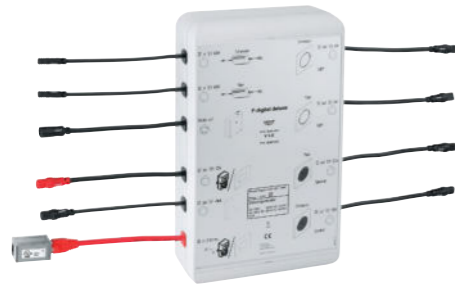

For detailed planning and product information please contact your local GROHE Customer Service.

36 475 000 | Bluetooth unit BT-01A for Apple and Android devices

36 474 000 | Rough-in set base unit box

26 828 000 | Steam generator 9.9 kW with steam outlet and temperature sensor