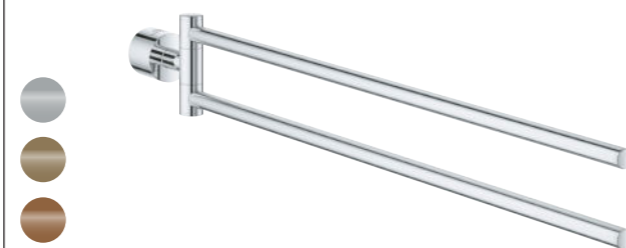

40 891 000 | Toilet paper holder

40 888 000 | Towel bar | two arm

GROHE COLORS Replace the second and third last digit with the color code

- 00 StarLight Chrome
- GL Cool Sunrise
- DA Warm Sunset
- A0 Hard Graphite
- IG Chrome/Gold
- GN Brushed Cool Sunrise
- AL Brushed Hard Graphite