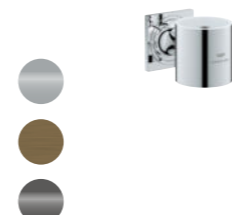

40 278 001 | Holder