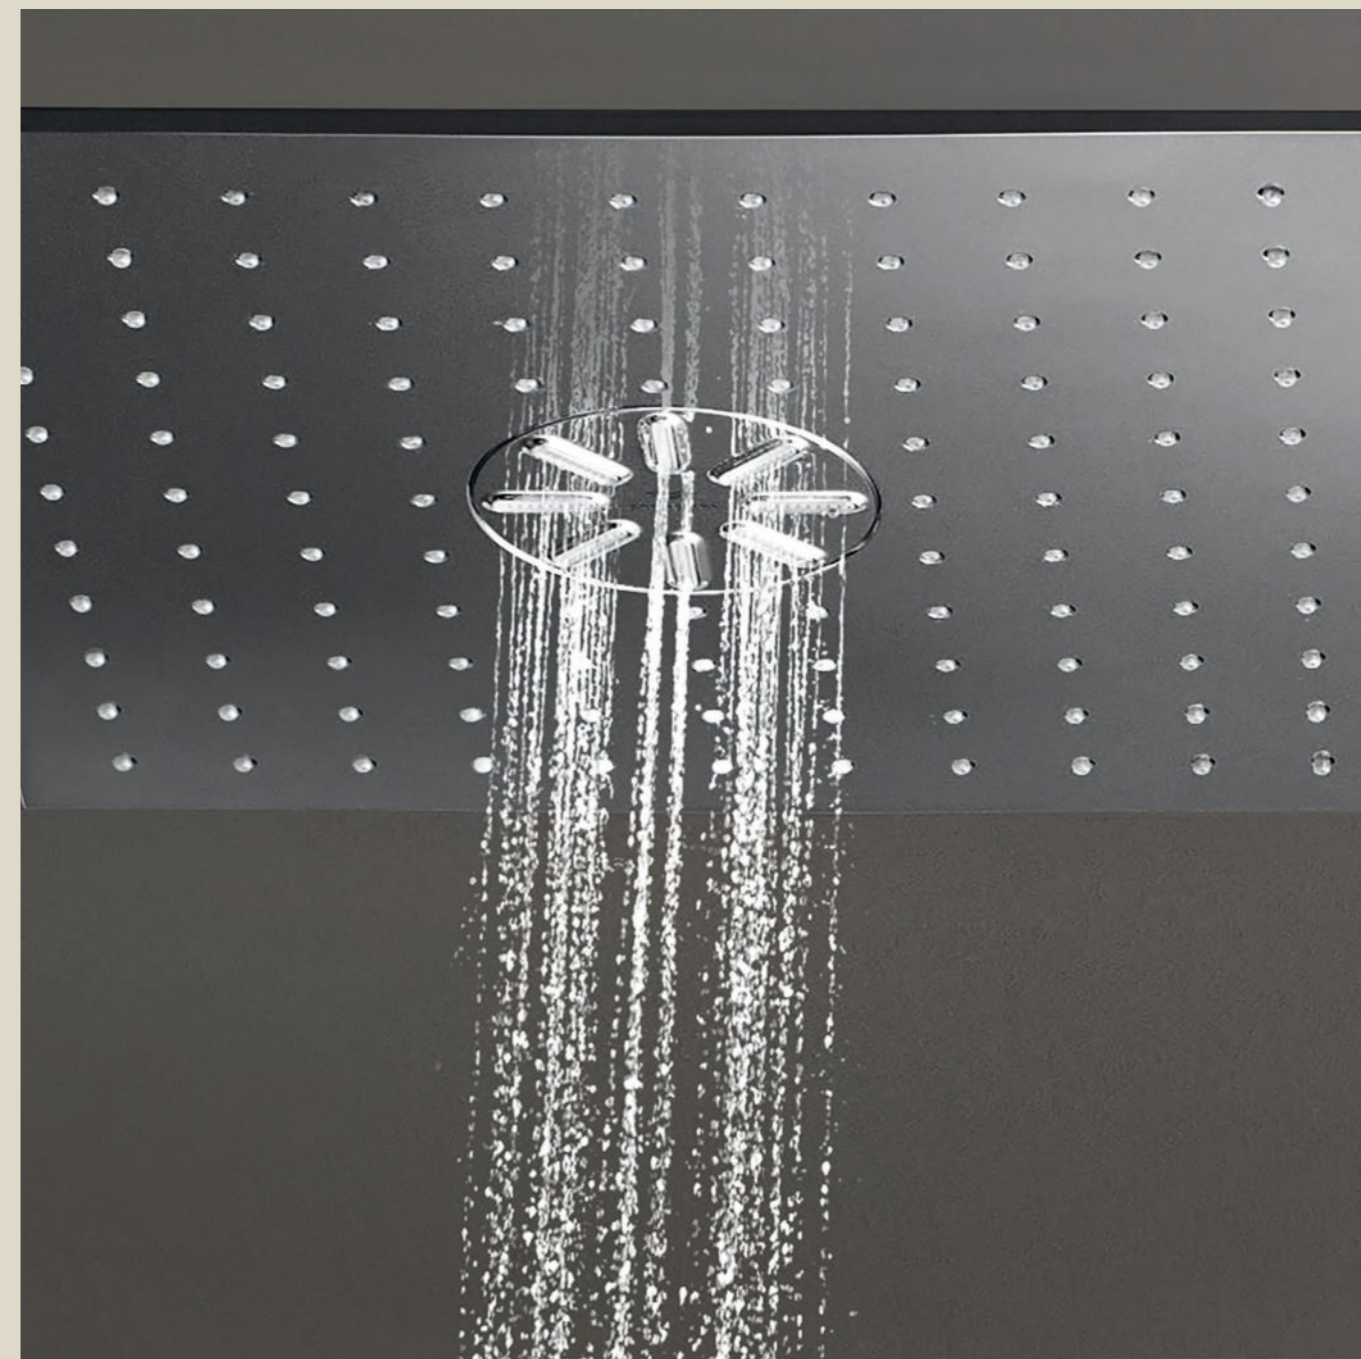

GROHE RAIN SPRAY

Close your eyes. Gentle warm summer rain descends in soft droplets. Can you feel it? How it cleanses your mind as it cleanses your body, creating a moment of meditation.

DRIZZLE SPRAY

Like a fresh sea breeze, the Drizzle Spray breathes new life into you. The cool fine mist wafts gently over your skin, enlivening and rejuvenating you.