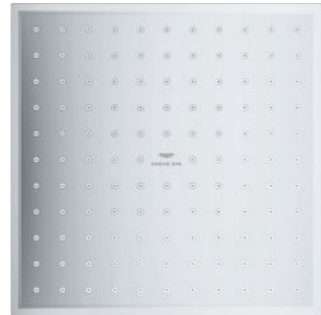

26 858 000 | Head shower set 286 mm | 1 spray
26 856 000 | with non-restricted flow

26 877 000 | with GROHE Water Saving 9.5 l/min flow limiter
26 876 000 | with non-restricted flow