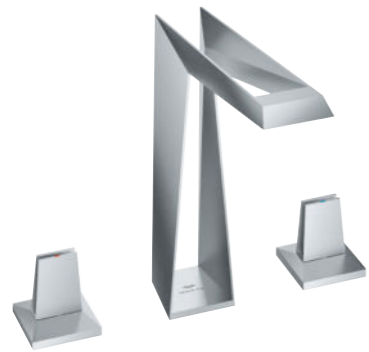

08112863773
CHAT ONLY

GROHE AIRIO

- 39 963 00H | Vessel basin | 60 cm
- 23 403 001 | Allure Single-lever basin mixer | XL-Size
- 40 963 001 | Allure holder
- 40 883 000 | Soap dish

PRODUCT OVERVIEW

20 634 SDO | 3-hole deck-mount basin mixer