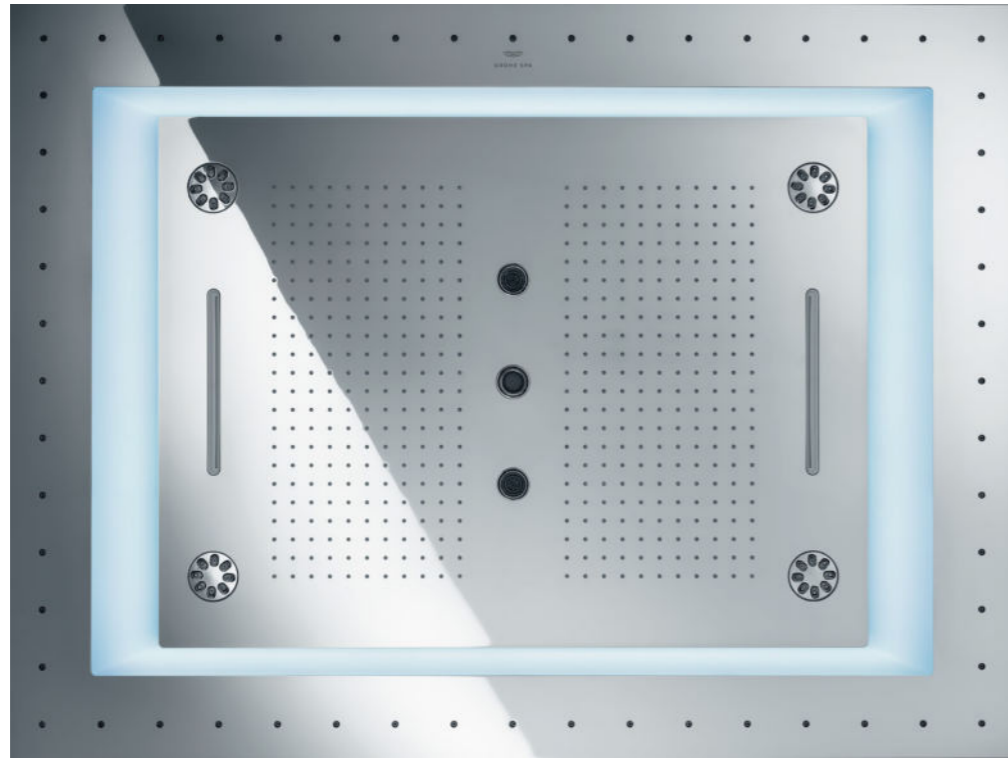

- 00 StarLight Chrome
- GL Cool Sunrise
- DA Warm Sunset
- A0 Hard Graphite
- IG Chrome/Gold
- GN Brushed Cool Sunrise
- AL Brushed Hard Graphite

39 955 00H | Vessel basin round | 450 x 450 mm

39 963 00H | Vessel basin lozenge | 600 x 400 mm

26 863 000 + 26 865 000 | Ceiling shower 6+ sprays with light | 1016 mm (width) x 762 mm (height) x 145 mm (depth) + Roughing-in set
26 864 000 | GROHE F-digital Deluxe Base unit box 4.0 Bluetooth F-Series 40" (BCU V4.0)
36 475 000 | GROHE F-digital Deluxe Bluetooth unit BT-01A for Apple and Android devices
+ additional cable and/or components depending on local installation situation