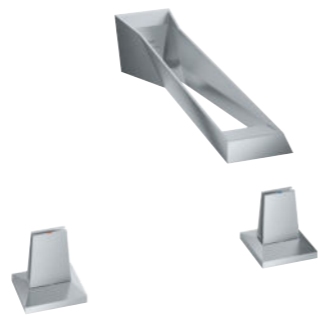

08112863773
CHAT ONLY

GROHE AIRIO

- 39 963 00H | Vessel basin | 60 cm
- 23 403 001 | Allure Single-lever basin mixer | XL-Size
- 40 963 001 | Allure holder
- 40 883 000 | Soap dish

PRODUCT OVERVIEW

20 634 SDO | 3-hole deck-mount basin mixer