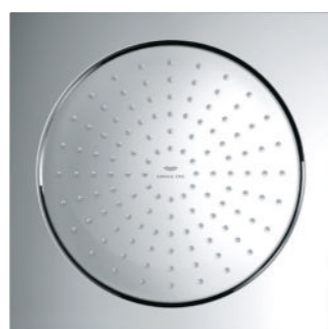

26 735 000 | Mist Spray former | Ø 34 mm

26 737 000 | Pure Spray former | Ø 34 mm

26 873 000 | Ceiling shower 1 spray | 508 x 508 mm

26 888 000 | Ceiling shower 3 sprays | 381 mm (width) x 17 mm (height) x 456 mm (depth)