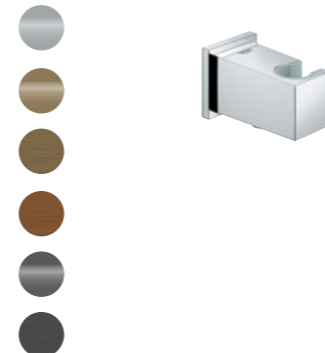

26 370 000 | Euphoria Cube Shower outlet elbow 1/2"