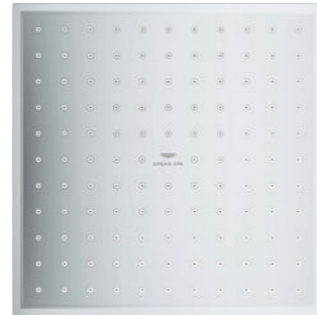

26 883 000 | Ceiling shower | 1 spray