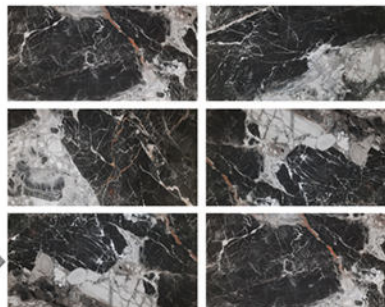

(60 x 120 cm) x 6