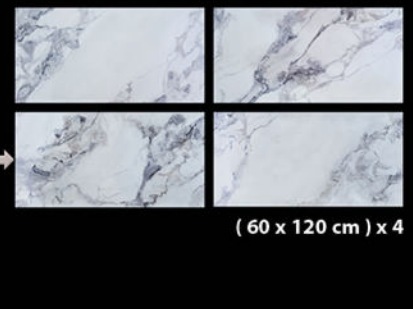

(60 x 120 cm) x 4

BSPF series