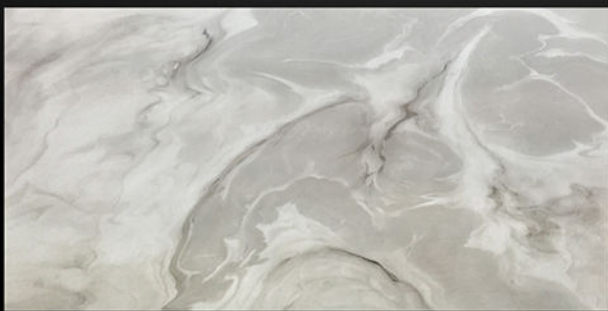

HK 1260223

60x120 cm
HK
series

HUGO

METRO COLOR
GRANITE TILE

K 1260202

K 1260221

K 1260228 randoms

(60 x 120 cm) x 3