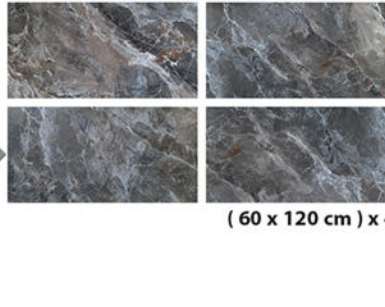

BP 7559801 randoms

(75 x 150 cm) x 8

75x150 cm BP series

HUGO

METRO COLOR
GRANITE TILE

60x120 cm

BSPF 6120306 C (connected)

(60 x 120 cm) x 6

BSPF 6120308 C (connected)

(60 x 120 cm) x 4

BSPF series

BSPF 6123203 C (connected)

(60 x 120 cm) x 6

60x120 cm BSF series

BSF 126902 randoms

(60 x 120 cm) x 6

BSF 126908

BSF 126907

BSF 1263234 randoms

(60 x 120 cm) x 4

BSF 126918 randoms

(60 x 120 cm) x 6

BSF 1263235 randoms

(60 x 120 cm) x 4