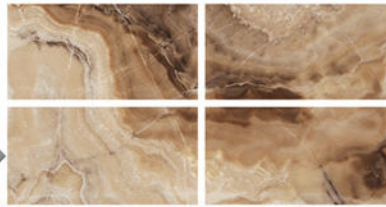

(90 x 180 cm) x 4

BP 9183235

BP 755906 randoms

(75 x 150 cm) x 8

BP 755908 randoms

(75 x 150 cm) x 4

BP 755912 randoms

(75 x 150 cm) x 4

BP 7559801 randoms

(75 x 150 cm) x 8

75x150 cm BP series

HUGO

METRO COLOR
GRANITE TILE

60x120 cm

BSPF 6120306 C (connected)

(60 x 120 cm) x 6