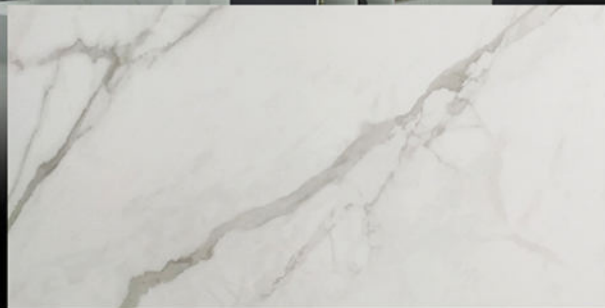

BP 7559801 randoms

(75 x 150 cm) x 8

75x150 cm BP series

HUGO

METRO COLOR
GRANITE TILE

60x120 cm

BSPF 6120306 C (connected)

(60 x 120 cm) x 6