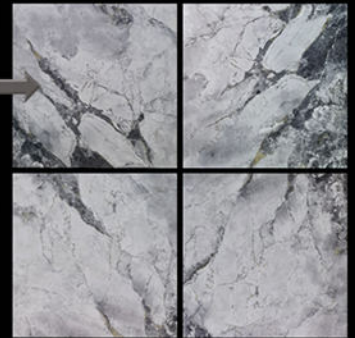

(60 x 60 cm) x 6

HR series