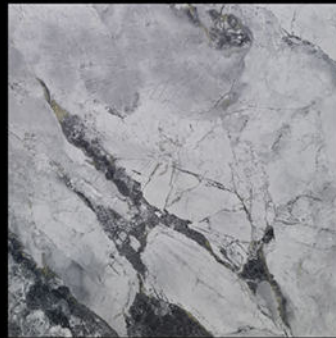

K 28708

K
series

VV
series

VV 8301

HUGO
METRO COLOR
GRANITE TILE

80x80 cm

HR 66501 randoms

(60 x 60 cm) x 4