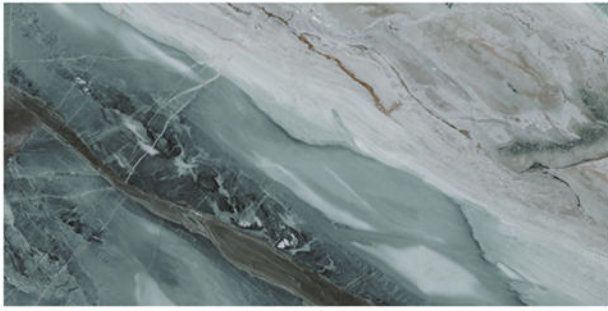

BP 755906 randoms