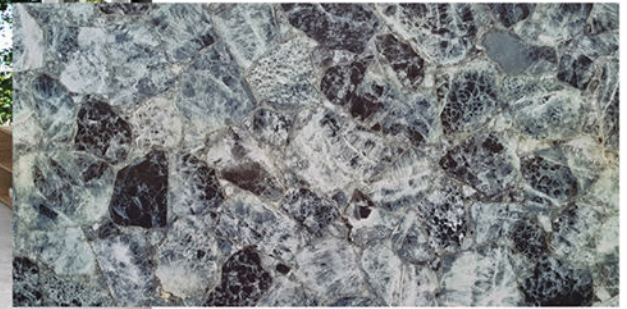

BSF 126908

BSF 126907

BSF 1263234 randoms

(60 x 120 cm) x 4

BSF 126918 randoms

(60 x 120 cm) x 6

BSF 1263235 randoms

(60 x 120 cm) x 4

BSF 1263237 randoms

(60 x 120 cm) x 4

HUGO

METRO COLOR
GRANITE TILE

BSF 126925 randoms - high definition

BSF 126924 randoms - high definition

(60 x 120 cm) x 2

(60 x 120 cm) x 2