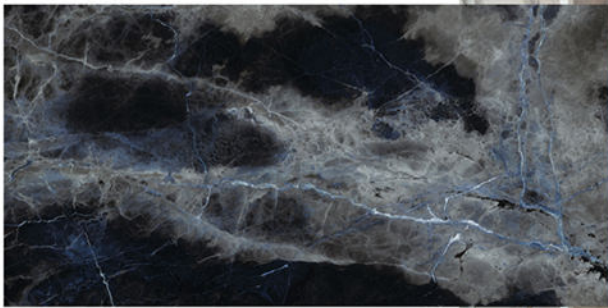

(90 x 180 cm) x 4

BP 9183235

BP 755906 randoms

(75 x 150 cm) x 8

BP 755908 randoms

(75 x 150 cm) x 4

BP 755912 randoms

(75 x 150 cm) x 4

BP 7559801 randoms

(75 x 150 cm) x 8

75x150 cm BP series

HUGO

METRO COLOR
GRANITE TILE

60x120 cm

BSPF 6120306 C (connected)

(60 x 120 cm) x 6