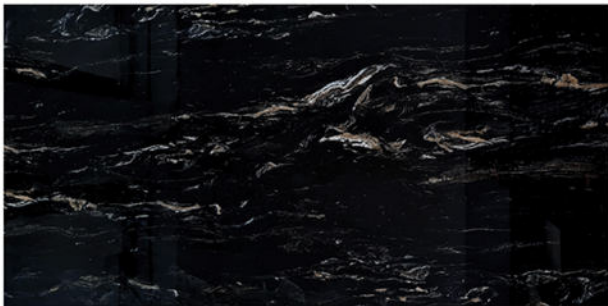

HR 6123936

60x120 cm
HR
series

HUGO
METRO COLOR
GRANITE TILE