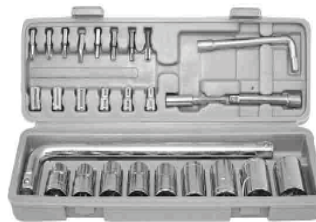

1. Contains :
- 1-1/2" Curved Pole
  - 1-1/4" Curved Pole
  - 1-1/4x3" Extension Bar (75mm)
  - 9pc-1/2DR.Size:8,10,11,12,13,14,17,19,21mm
  - 6pc-1/2DR.Size:4,5,6,7,8,9mm
  - 1 pc-bit extension
  - 1-1/4x3" Extension Bar (75mm)
  - Blow Case

KCSO 076

Type : 27Pcs

Qty :20 Set

KUNCI SOK