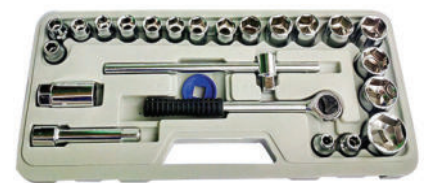

1. Contains :
2. 1 Disc - Size : 8-32mm (8, 9, 10, 11, 12, 13, 14, 15, 16, 17 mm)
   - 18, 19, 20, 21, 22, 23, 24, 27, 32 mm

KCSO 050

Type : 25Pcs

Qty : 5 Set

KUNCI SOK