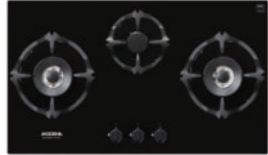

1. **BH 4937**
2. DEFENDI Italy Burner
   - High Power Burner
   - One Hand Ignition
   - Ignition Power With Battery
   - Gas Safety Technology
   - Product : 865 x 510 mm
   - Cut-Out : 827 x 470 mm