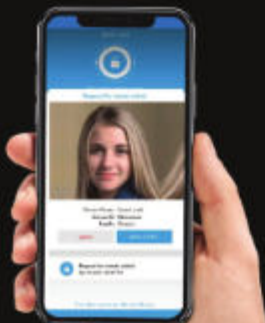

UNLOCK & TOUCHLESS ketika memasuki rumah adalah kenyamanan yang ditawarkan type ini.

- 100 USER FINGERPRINT
- 100 USER CARD
- 30 USER PASSWORD
- MANUAL KEY
- UNLOCK BY APPS

Unlock By Smart Watch
(OPTIONAL)

APP CONTROL

FINGER PRINT

VISUAL DOOR VIEWER

3.5 LCD SCREEN

SWITCH HANDLE

GET IT ON
Google Play

Download App
ONASSIS SMART

Download on the
App Store